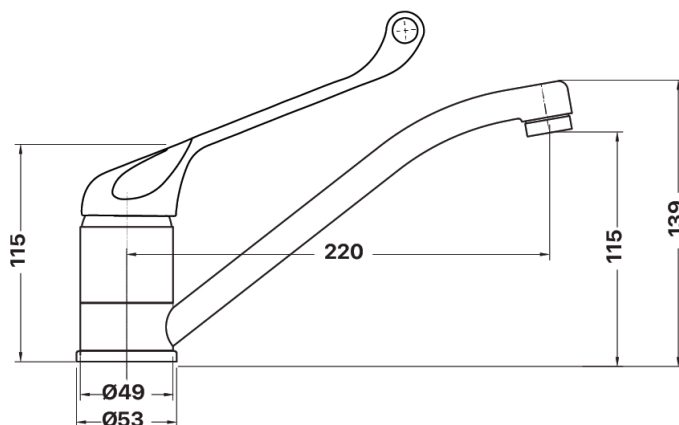

CAYENNE CARE SINK MIXER

A BRAND BY
BRASSHARDS
— GROUP —