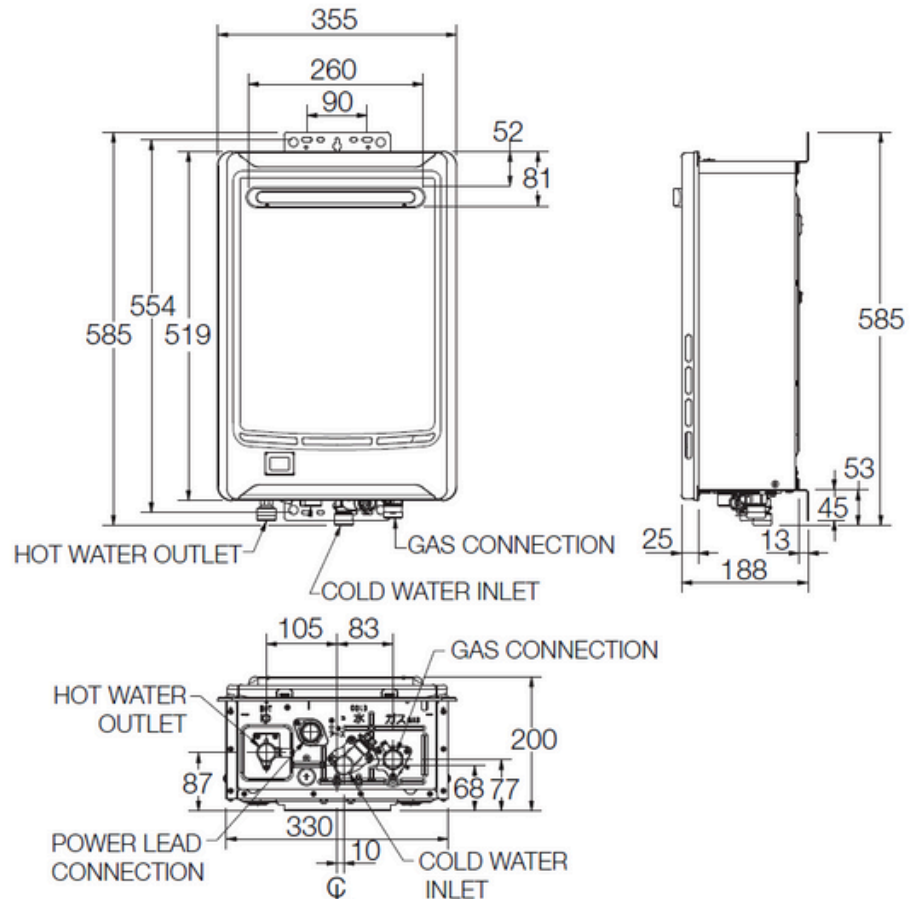

SPECIFICATION

Maximum Temperature °C	50°C
Gas Type	Natural Gas
Number of Bathrooms	1.5 to 2
Gas Energy Rating (Stars)	6.0
Warranty (Heat Exchanger)	10 Years
Flow Rate L/Min at 25°C Rise	20L/min
Min Operating Flow Rate L/min	2.0L/min
Nominal Gas Consumption MJ/Hr	157MJ/Hr