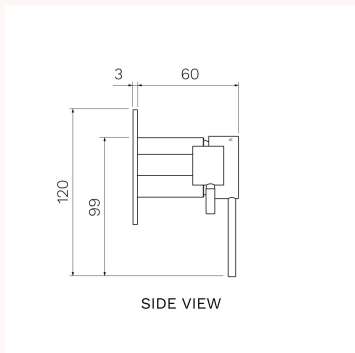

|                                |  |  |   |
|--------------------------------|--|--|---|
| <b>Product type</b>            | Bathroom Tapware   |  |   |
| <b>Brand</b>                   | PARISI   |  |   |
| <b>Collection</b>              | Envy II  |  |   |
| <b>Range</b>                   | Design   |  |   |
| <b>Designers</b>               | PARISI Design Team   |  |   |
| <b>WxDxH</b>                   | 180mm x 60mm x 120mm   |  |   |
| <b>Colour / Finish</b>         | <br>Chrome        | <br>Matt Black  | <br>Brushed Nickel |
|                                | <br>Brushed Brass | <br>Matt Bronze | <br>Fucile         |
| <b>Material</b>                | Brass I PVD I Electroplate   |  |   |
| <b>WELS</b>                    | Not Required   |  |   |
| <b>Nominal Flow Rate (L/m)</b> | Not Required   |  |   |

|                                   |  |
|-----------------------------------|--|
| <b>Warranty</b>                   | 15 Year Warranty                                     |
| <b>Availability</b>               | Stocked Item   |
| <b>Features:</b>                  | Backplate (mm): 180 x 80. Tilt and Turn Operation    |
| <b>Installation Instructions:</b> | Install with in-wall body code X2.04W-D2 (included). |