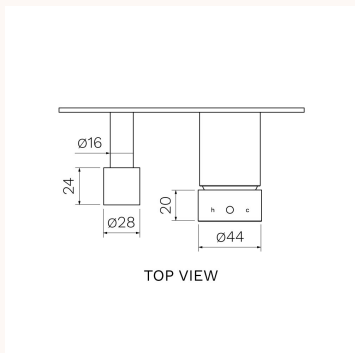

|                                |  |  |   |
|--------------------------------|--|--|---|
| <b>Product type</b>            | Bathroom Tapware   |  |   |
| <b>Brand</b>                   | PARISI   |  |   |
| <b>Collection</b>              | Envy II  |  |   |
| <b>Range</b>                   | Design   |  |   |
| <b>Designers</b>               | PARISI Design Team   |  |   |
| <b>WxDxH</b>                   | 180mm x 60mm x 120mm   |  |   |
| <b>Colour / Finish</b>         | <br>Chrome        | <br>Matt Black  | <br>Brushed Nickel |
|                                | <br>Brushed Brass | <br>Matt Bronze | <br>Fucile         |
| <b>Material</b>                | Brass I PVD I Electroplate   |  |   |
| <b>WELS</b>                    | Not Required   |  |   |
| <b>Nominal Flow Rate (L/m)</b> | Not Required   |  |   |

|                                   |  |
|-----------------------------------|--|
| <b>Warranty</b>                   | 15 Year Warranty                                     |
| <b>Availability</b>               | Stocked Item   |
| <b>Features:</b>                  | Backplate (mm): 180 x 80. Tilt and Turn Operation    |
| <b>Installation Instructions:</b> | Install with in-wall body code X2.04W-D2 (included). |