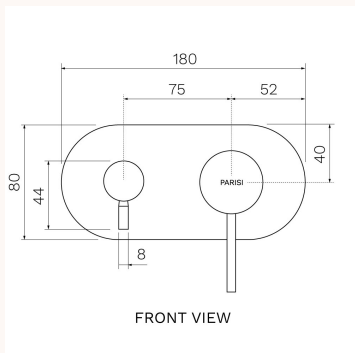

|                                |  |  |   |
|--------------------------------|--|--|---|
| <b>Product type</b>            | Bathroom Tapware   |  |   |
| <b>Brand</b>                   | PARISI   |  |   |
| <b>Collection</b>              | Envy II  |  |   |
| <b>Range</b>                   | Design   |  |   |
| <b>Designers</b>               | PARISI Design Team   |  |   |
| <b>WxDxH</b>                   | 180mm x 60mm x 120mm   |  |   |
| <b>Colour / Finish</b>         | <br>Chrome        | <br>Matt Black  | <br>Brushed Nickel |
|                                | <br>Brushed Brass | <br>Matt Bronze | <br>Fucile         |
| <b>Material</b>                | Brass I PVD I Electroplate   |  |   |
| <b>WELS</b>                    | Not Required   |  |   |
| <b>Nominal Flow Rate (L/m)</b> | Not Required   |  |   |

|                                   |  |
|-----------------------------------|--|
| <b>Warranty</b>                   | 15 Year Warranty                                     |
| <b>Availability</b>               | Stocked Item   |
| <b>Features:</b>                  | Backplate (mm): 180 x 80. Tilt and Turn Operation    |
| <b>Installation Instructions:</b> | Install with in-wall body code X2.04W-D2 (included). |