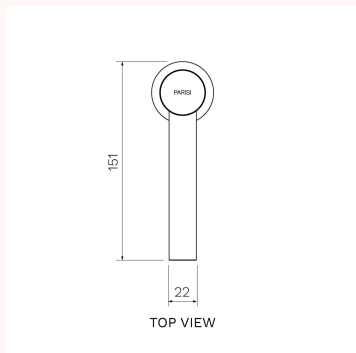

Todo II Basin Mixer with Straight Spout

T2DO.01-1H, T2DO.01-1H.02, T2DO.01-1H.41, T2DO.01-1H.46, T2DO.01-1H.48, T2DO.01-1H.50

The Todo II Collection provides a stylish piece with unique design featuring no lever. Todo II also enables effortless functionality and luxury able to complement any bathroom. Brushed Nickel, Brushed Brass, Matt Bronze and Fucile finishes are PVD. Chrome and Matt Black finishes are Electroplate.

TOP VIEW

FRONT VIEW

SIDE VIEW

Product type	Bathroom Tapware
Brand	PARISI
Collection	Todo
Range	Design
Designers	PARISI Design Team
WxDxH	48mm x 149mm x 178mm
Colour / Finish	<div style="display: flex; justify-content: space-around; align-items: center;"> <div style="text-align: center;">  Chrome </div> <div style="text-align: center;">  Matt Black </div> <div style="text-align: center;">  Brushed Nickel </div> </div> <div style="display: flex; justify-content: space-around; align-items: center; margin-top: 5px;"> <div style="text-align: center;">  Brushed Brass </div> <div style="text-align: center;">  Matt Bronze </div> <div style="text-align: center;">  Fucile </div> </div>
Material	Brass PVD Electroplate
WELS	6 Star
Nominal Flow Rate (L/m)	3.5 L/min