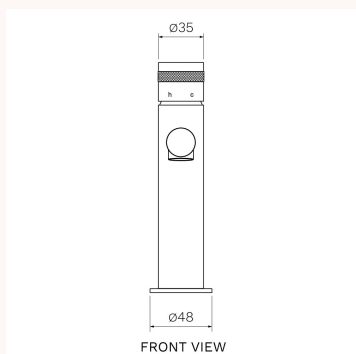

Todo II Basin Mixer with Straight Spout

T2DO.01-1H, T2DO.01-1H.02, T2DO.01-1H.41, T2DO.01-1H.46, T2DO.01-1H.48, T2DO.01-1H.50

The Todo II Collection provides a stylish piece with unique design featuring no lever. Todo II also enables effortless functionality and luxury able to complement any bathroom. Brushed Nickel, Brushed Brass, Matt Bronze and Fucile finishes are PVD. Chrome and Matt Black finishes are Electroplate.

TOP VIEW

FRONT VIEW

SIDE VIEW

Product type	Bathroom Tapware
Brand	PARISI
Collection	Todo
Range	Design
Designers	PARISI Design Team
WxDxH	48mm x 149mm x 178mm
Colour / Finish	<div style="display: flex; justify-content: space-around; align-items: center;"> <div style="text-align: center;">  Chrome </div> <div style="text-align: center;">  Matt Black </div> <div style="text-align: center;">  Brushed Nickel </div> </div> <div style="display: flex; justify-content: space-around; align-items: center; margin-top: 5px;"> <div style="text-align: center;">  Brushed Brass </div> <div style="text-align: center;">  Matt Bronze </div> <div style="text-align: center;">  Fucile </div> </div>
Material	Brass PVD Electroplate
WELS	6 Star
Nominal Flow Rate (L/m)	3.5 L/min