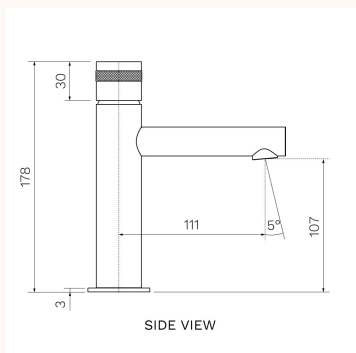

Todo II Basin Mixer with Straight Spout

T2DO.01-1H, T2DO.01-1H.02, T2DO.01-1H.41, T2DO.01-1H.46, T2DO.01-1H.48, T2DO.01-1H.50

The Todo II Collection provides a stylish piece with unique design featuring no lever. Todo II also enables effortless functionality and luxury able to complement any bathroom. Brushed Nickel, Brushed Brass, Matt Bronze and Fucile finishes are PVD. Chrome and Matt Black finishes are Electroplate.

TOP VIEW

FRONT VIEW

SIDE VIEW

Product type	Bathroom Tapware
Brand	PARISI
Collection	Todo
Range	Design
Designers	PARISI Design Team
WxDxH	48mm x 149mm x 178mm
Colour / Finish	<div style="display: flex; justify-content: space-around; align-items: center;"> <div style="text-align: center;">  Chrome </div> <div style="text-align: center;">  Matt Black </div> <div style="text-align: center;">  Brushed Nickel </div> </div> <div style="display: flex; justify-content: space-around; align-items: center; margin-top: 5px;"> <div style="text-align: center;">  Brushed Brass </div> <div style="text-align: center;">  Matt Bronze </div> <div style="text-align: center;">  Fucile </div> </div>
Material	Brass PVD Electroplate
WELS	6 Star
Nominal Flow Rate (L/m)	3.5 L/min