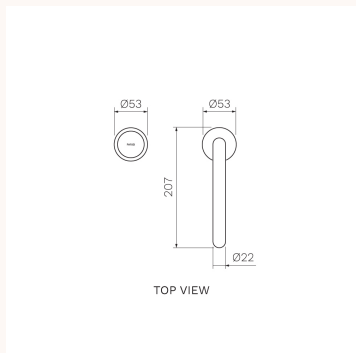

## Todo II Hob Mixer with Round Swivel Spout

T2DO.06-2HSC, T2DO.06-2HSC.02, T2DO.06-2HSC.41, T2DO.06-2HSC.46, T2DO.06-2HSC.48, T2DO.06-2HSC.50

The Todo II Collection provides a stylish piece with unique design featuring no lever. Todo II also enables effortless functionality and luxury able to complement any bathroom. Brushed Nickel, Brushed Brass, Matt Bronze and Fucile finishes are PVD. Chrome and Matt Black finishes are Electroplate.

<b>Product type</b>	Bathroom Tapware
<b>Brand</b>	PARISI
<b>Collection</b>	Todo
<b>Range</b>	Design
<b>Designers</b>	PARISI Design Team
<b>WxDxH</b>	180mm x 192mm x 288mm
<b>Colour / Finish</b>	<div style="display: flex; justify-content: space-around; align-items: center;"> <div style="text-align: center;">  Chrome             </div> <div style="text-align: center;">  Matt Black             </div> <div style="text-align: center;">  Brushed Nickel             </div> </div> <div style="display: flex; justify-content: space-around; align-items: center; margin-top: 5px;"> <div style="text-align: center;">  Brushed Brass             </div> <div style="text-align: center;">  Matt Bronze             </div> <div style="text-align: center;">  Fucile             </div> </div>
<b>Material</b>	Brass I PVD I Electroplate
<b>WELS</b>	6 Star
<b>Nominal Flow Rate (L/m)</b>	4.5 L/min

<b>Warranty</b>	15 Year Warranty
<b>Availability</b>	Stocked Item
<b>Features:</b>	Tilt and Turn Operation. Handle with knurling. Swivel 170mm reach. Concealed aerator.

PARISI