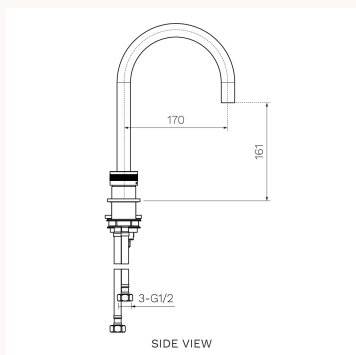

## Todo II Hob Mixer with Round Swivel Spout

T2DO.06-2HSC, T2DO.06-2HSC.02, T2DO.06-2HSC.41, T2DO.06-2HSC.46, T2DO.06-2HSC.48, T2DO.06-2HSC.50

The Todo II Collection provides a stylish piece with unique design featuring no lever. Todo II also enables effortless functionality and luxury able to complement any bathroom. Brushed Nickel, Brushed Brass, Matt Bronze and Fucile finishes are PVD. Chrome and Matt Black finishes are Electroplate.

<b>Product type</b>	Bathroom Tapware
<b>Brand</b>	PARISI
<b>Collection</b>	Todo
<b>Range</b>	Design
<b>Designers</b>	PARISI Design Team
<b>WxDxH</b>	180mm x 192mm x 288mm
<b>Colour / Finish</b>	<div style="display: flex; justify-content: space-around; align-items: center;"> <div style="text-align: center;">  Chrome             </div> <div style="text-align: center;">  Matt Black             </div> <div style="text-align: center;">  Brushed Nickel             </div> </div> <div style="display: flex; justify-content: space-around; align-items: center; margin-top: 5px;"> <div style="text-align: center;">  Brushed Brass             </div> <div style="text-align: center;">  Matt Bronze             </div> <div style="text-align: center;">  Fucile             </div> </div>
<b>Material</b>	Brass I PVD I Electroplate
<b>WELS</b>	6 Star
<b>Nominal Flow Rate (L/m)</b>	4.5 L/min

<b>Warranty</b>	15 Year Warranty
<b>Availability</b>	Stocked Item
<b>Features:</b>	Tilt and Turn Operation. Handle with knurling. Swivel 170mm reach. Concealed aerator.

PARISI