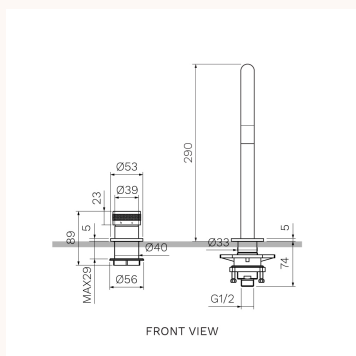

## Todo II Hob Mixer with Round Swivel Spout

T2DO.06-2HSC, T2DO.06-2HSC.02, T2DO.06-2HSC.41, T2DO.06-2HSC.46, T2DO.06-2HSC.48, T2DO.06-2HSC.50

The Todo II Collection provides a stylish piece with unique design featuring no lever. Todo II also enables effortless functionality and luxury able to complement any bathroom. Brushed Nickel, Brushed Brass, Matt Bronze and Fucile finishes are PVD. Chrome and Matt Black finishes are Electroplate.

<b>Product type</b>	Bathroom Tapware
<b>Brand</b>	PARISI
<b>Collection</b>	Todo
<b>Range</b>	Design
<b>Designers</b>	PARISI Design Team
<b>WxDxH</b>	180mm x 192mm x 288mm
<b>Colour / Finish</b>	<div style="display: flex; justify-content: space-around; align-items: center;"> <div style="text-align: center;">  Chrome             </div> <div style="text-align: center;">  Matt Black             </div> <div style="text-align: center;">  Brushed Nickel             </div> </div> <div style="display: flex; justify-content: space-around; align-items: center; margin-top: 5px;"> <div style="text-align: center;">  Brushed Brass             </div> <div style="text-align: center;">  Matt Bronze             </div> <div style="text-align: center;">  Fucile             </div> </div>
<b>Material</b>	Brass I PVD I Electroplate
<b>WELS</b>	6 Star
<b>Nominal Flow Rate (L/m)</b>	4.5 L/min