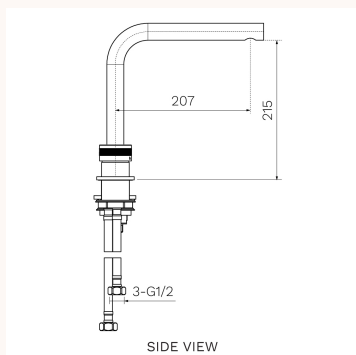

Todo II Hob Mixer with Straight Swivel Spout

T2DO.06-2HSF, T2DO.06-2HSF.02, T2DO.06-2HSF.41, T2DO.06-2HSF.46, T2DO.06-2HSF.48, T2DO.06-2HSF.50

The Todo II Collection provides a stylish piece with unique design featuring no lever. Todo II also enables effortless functionality and luxury able to complement any bathroom. Brushed Nickel, Brushed Brass, Matt Bronze and Fucile finishes are PVD. Chrome and Matt Black finishes are Electroplate.

Product type	Bathroom Tapware
Brand	PARISI
Collection	Todo
Range	Design
Designers	PARISI Design Team
WxDxH	180mm x 207mm x 288mm
Colour / Finish	<div style="display: flex; justify-content: space-around; align-items: center;"> <div style="text-align: center;">  Chrome </div> <div style="text-align: center;">  Matt Black </div> <div style="text-align: center;">  Brushed Nickel </div> </div> <div style="display: flex; justify-content: space-around; align-items: center; margin-top: 10px;"> <div style="text-align: center;">  Brushed Brass </div> <div style="text-align: center;">  Matt Bronze </div> <div style="text-align: center;">  Fucile </div> </div>
Material	Brass I PVD I Electroplate
WELS	6 Star
Nominal Flow Rate (L/m)	4.5 L/min