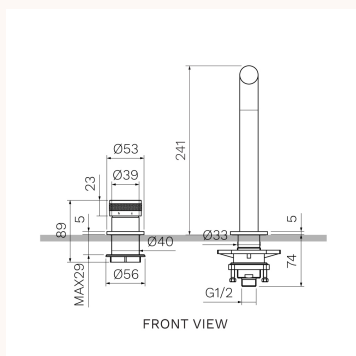

Todo II Hob Mixer with Straight Swivel Spout

T2DO.06-2HSF, T2DO.06-2HSF.02, T2DO.06-2HSF.41, T2DO.06-2HSF.46, T2DO.06-2HSF.48, T2DO.06-2HSF.50

The Todo II Collection provides a stylish piece with unique design featuring no lever. Todo II also enables effortless functionality and luxury able to complement any bathroom. Brushed Nickel, Brushed Brass, Matt Bronze and Fucile finishes are PVD. Chrome and Matt Black finishes are Electroplate.

Product type	Bathroom Tapware
Brand	PARISI
Collection	Todo
Range	Design
Designers	PARISI Design Team
WxDxH	180mm x 207mm x 288mm
Colour / Finish	<div style="display: flex; justify-content: space-around; align-items: center;"> <div style="text-align: center;">  Chrome </div> <div style="text-align: center;">  Matt Black </div> <div style="text-align: center;">  Brushed Nickel </div> </div> <div style="display: flex; justify-content: space-around; align-items: center; margin-top: 10px;"> <div style="text-align: center;">  Brushed Brass </div> <div style="text-align: center;">  Matt Bronze </div> <div style="text-align: center;">  Fucile </div> </div>
Material	Brass I PVD I Electroplate
WELS	6 Star
Nominal Flow Rate (L/m)	4.5 L/min

Warranty	15 Year Warranty
Availability	Stocked Item
Features:	Tilt and Turn Operation. Handle with knurling. Swivel 207mm reach. Concealed aerator.

PARISI