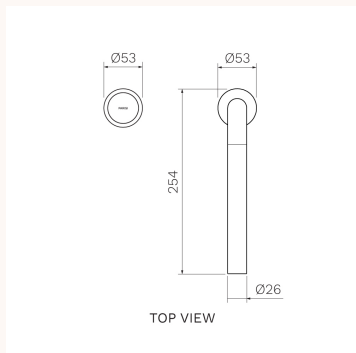

Todo II Hob Mixer with Straight Swivel Spout

T2DO.06-2HSF, T2DO.06-2HSF.02, T2DO.06-2HSF.41, T2DO.06-2HSF.46, T2DO.06-2HSF.48, T2DO.06-2HSF.50

The Todo II Collection provides a stylish piece with unique design featuring no lever. Todo II also enables effortless functionality and luxury able to complement any bathroom. Brushed Nickel, Brushed Brass, Matt Bronze and Fucile finishes are PVD. Chrome and Matt Black finishes are Electroplate.

Product type	Bathroom Tapware
Brand	PARISI
Collection	Todo
Range	Design
Designers	PARISI Design Team
WxDxH	180mm x 207mm x 288mm
Colour / Finish	<div style="display: flex; justify-content: space-around; align-items: center;"> <div style="text-align: center;">  Chrome </div> <div style="text-align: center;">  Matt Black </div> <div style="text-align: center;">  Brushed Nickel </div> </div> <div style="display: flex; justify-content: space-around; align-items: center; margin-top: 10px;"> <div style="text-align: center;">  Brushed Brass </div> <div style="text-align: center;">  Matt Bronze </div> <div style="text-align: center;">  Fucile </div> </div>
Material	Brass I PVD I Electroplate
WELS	6 Star
Nominal Flow Rate (L/m)	4.5 L/min

Warranty	15 Year Warranty
Availability	Stocked Item
Features:	Tilt and Turn Operation. Handle with knurling. Swivel 207mm reach. Concealed aerator.

PARISI