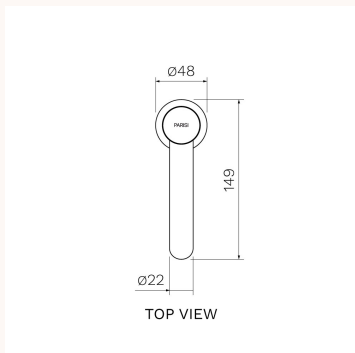

## Todo II Mid Level Basin Mixer with Curved Spout

T2DO.01-1HCH60, T2DO.01-1HCH60.02, T2DO.01-1HCH60.41, T2DO.01-1HCH60.46, T2DO.01-1HCH60.48, T2DO.01-1HCH60.50

The Todo II Collection provides a stylish piece with unique design featuring no lever. Todo II also enables effortless functionality and luxury able to complement any bathroom. Brushed Nickel, Brushed Brass, Matt Bronze and Fucile finishes are PVD. Chrome and Matt Black finishes are Electroplate.

<b>Product type</b>	Bathroom Tapware												
<b>Brand</b>	PARISI												
<b>Collection</b>	Todo												
<b>Range</b>	Project Only Product												
<b>Designers</b>	PARISI Design Team												
<b>WxDxH</b>	48mm x 149mm x 238mm												
<b>Colour / Finish</b>	<table border="0"> <tr> <td></td> <td></td> <td></td> </tr> <tr> <td>Chrome</td> <td>Matt Black</td> <td>Brushed Nickel</td> </tr> <tr> <td></td> <td></td> <td></td> </tr> <tr> <td>Brushed Brass</td> <td>Matt Bronze</td> <td>Fucile</td> </tr> </table>				Chrome	Matt Black	Brushed Nickel				Brushed Brass	Matt Bronze	Fucile
													
Chrome	Matt Black	Brushed Nickel											
													
Brushed Brass	Matt Bronze	Fucile											
<b>Material</b>	Brass   PVD   Electroplate												
<b>WELS</b>	6 Star												
<b>Nominal Flow Rate (L/m)</b>	3.5 L/min												