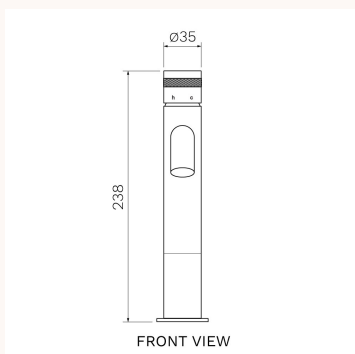

## Todo II Mid Level Basin Mixer with Curved Spout

T2DO.01-1HCH60, T2DO.01-1HCH60.02, T2DO.01-1HCH60.41, T2DO.01-1HCH60.46, T2DO.01-1HCH60.48, T2DO.01-1HCH60.50

The Todo II Collection provides a stylish piece with unique design featuring no lever. Todo II also enables effortless functionality and luxury able to complement any bathroom. Brushed Nickel, Brushed Brass, Matt Bronze and Fucile finishes are PVD. Chrome and Matt Black finishes are Electroplate.

<b>Product type</b>	Bathroom Tapware												
<b>Brand</b>	PARISI												
<b>Collection</b>	Todo												
<b>Range</b>	Project Only Product												
<b>Designers</b>	PARISI Design Team												
<b>WxDxH</b>	48mm x 149mm x 238mm												
<b>Colour / Finish</b>	<table border="0"> <tr> <td></td> <td></td> <td></td> </tr> <tr> <td>Chrome</td> <td>Matt Black</td> <td>Brushed Nickel</td> </tr> <tr> <td></td> <td></td> <td></td> </tr> <tr> <td>Brushed Brass</td> <td>Matt Bronze</td> <td>Fucile</td> </tr> </table>				Chrome	Matt Black	Brushed Nickel				Brushed Brass	Matt Bronze	Fucile
													
Chrome	Matt Black	Brushed Nickel											
													
Brushed Brass	Matt Bronze	Fucile											
<b>Material</b>	Brass   PVD   Electroplate												
<b>WELS</b>	6 Star												
<b>Nominal Flow Rate (L/m)</b>	3.5 L/min												