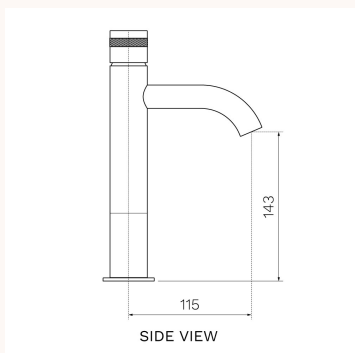

## Todo II Mid Level Basin Mixer with Curved Spout

T2DO.01-1HCH60, T2DO.01-1HCH60.02, T2DO.01-1HCH60.41, T2DO.01-1HCH60.46, T2DO.01-1HCH60.48, T2DO.01-1HCH60.50

The Todo II Collection provides a stylish piece with unique design featuring no lever. Todo II also enables effortless functionality and luxury able to complement any bathroom. Brushed Nickel, Brushed Brass, Matt Bronze and Fucile finishes are PVD. Chrome and Matt Black finishes are Electroplate.

<b>Product type</b>	Bathroom Tapware												
<b>Brand</b>	PARISI												
<b>Collection</b>	Todo												
<b>Range</b>	Project Only Product												
<b>Designers</b>	PARISI Design Team												
<b>WxDxH</b>	48mm x 149mm x 238mm												
<b>Colour / Finish</b>	<table border="0"> <tr> <td></td> <td></td> <td></td> </tr> <tr> <td>Chrome</td> <td>Matt Black</td> <td>Brushed Nickel</td> </tr> <tr> <td></td> <td></td> <td></td> </tr> <tr> <td>Brushed Brass</td> <td>Matt Bronze</td> <td>Fucile</td> </tr> </table>				Chrome	Matt Black	Brushed Nickel				Brushed Brass	Matt Bronze	Fucile
													
Chrome	Matt Black	Brushed Nickel											
													
Brushed Brass	Matt Bronze	Fucile											
<b>Material</b>	Brass   PVD   Electroplate												
<b>WELS</b>	6 Star												
<b>Nominal Flow Rate (L/m)</b>	3.5 L/min												