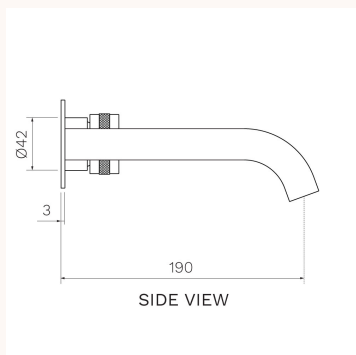

## Todo II Wall Mixer with 190mm Curved Spout (Individual Flanges)

T2DO.01-2RF190C, T2DO.01-2RF190C.02, T2DO.01-2RF190C.41, T2DO.01-2RF190C.46, T2DO.01-2RF190C.48, T2DO.01-2RF190C.50

The Todo II Collection provides a stylish piece with unique design featuring no lever. Todo II also enables effortless functionality and luxury able to complement any bathroom. Brushed Nickel, Brushed Brass, Matt Bronze and Fucile finishes are PVD. Chrome and Matt Black finishes are Electroplate.

<b>Product type</b>	Bathroom Tapware
<b>Brand</b>	PARISI
<b>Collection</b>	Todo
<b>Range</b>	Design
<b>Designers</b>	PARISI Design Team
<b>WxDxH</b>	180mm x 199mm x 67mm

<b>Colour / Finish</b>	 Chrome  Matt Black  Brushed Nickel
	 Brushed Brass  Matt Bronze  Fucile

<b>Material</b>	Brass   PVD   Electroplate
<b>WELS</b>	6 Star
<b>Nominal Flow Rate (L/m)</b>	4.5 L/min

<b>Warranty</b>	15 Year Warranty
<b>Availability</b>	Stocked Item
<b>Features:</b>	Flange (mm): Ø67. Tilt and Turn Operation. Handle with knurling. 190mm reach. Concealed aerator.
<b>Installation Instructions:</b>	Replace with flow regulator (supplied) for bath application. Install with in-wall body code X2.05W (included).