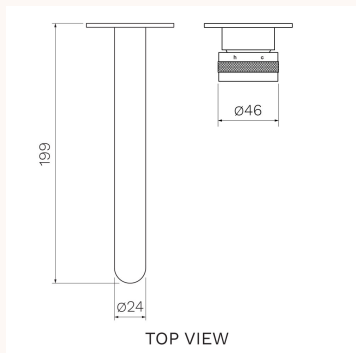

## Todo II Wall Mixer with 190mm Curved Spout (Individual Flanges)

T2DO.01-2RF190C, T2DO.01-2RF190C.02, T2DO.01-2RF190C.41, T2DO.01-2RF190C.46, T2DO.01-2RF190C.48, T2DO.01-2RF190C.50

The Todo II Collection provides a stylish piece with unique design featuring no lever. Todo II also enables effortless functionality and luxury able to complement any bathroom. Brushed Nickel, Brushed Brass, Matt Bronze and Fucile finishes are PVD. Chrome and Matt Black finishes are Electroplate.

<b>Product type</b>	Bathroom Tapware
<b>Brand</b>	PARISI
<b>Collection</b>	Todo
<b>Range</b>	Design
<b>Designers</b>	PARISI Design Team
<b>WxDxH</b>	180mm x 199mm x 67mm

<b>Colour / Finish</b>	 Chrome  Matt Black  Brushed Nickel
	 Brushed Brass  Matt Bronze  Fucile

<b>Material</b>	Brass   PVD   Electroplate
<b>WELS</b>	6 Star
<b>Nominal Flow Rate (L/m)</b>	4.5 L/min

<b>Warranty</b>	15 Year Warranty
<b>Availability</b>	Stocked Item
<b>Features:</b>	Flange (mm): Ø67. Tilt and Turn Operation. Handle with knurling. 190mm reach. Concealed aerator.
<b>Installation Instructions:</b>	Replace with flow regulator (supplied) for bath application. Install with in-wall body code X2.05W (included).