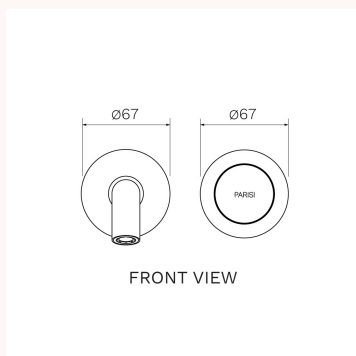

## Todo II Wall Mixer with 190mm Curved Spout (Individual Flanges)

T2DO.01-2RF190C, T2DO.01-2RF190C.02, T2DO.01-2RF190C.41, T2DO.01-2RF190C.46, T2DO.01-2RF190C.48, T2DO.01-2RF190C.50

The Todo II Collection provides a stylish piece with unique design featuring no lever. Todo II also enables effortless functionality and luxury able to complement any bathroom. Brushed Nickel, Brushed Brass, Matt Bronze and Fucile finishes are PVD. Chrome and Matt Black finishes are Electroplate.

<b>Product type</b>	Bathroom Tapware
<b>Brand</b>	PARISI
<b>Collection</b>	Todo
<b>Range</b>	Design
<b>Designers</b>	PARISI Design Team
<b>WxDxH</b>	180mm x 199mm x 67mm

<b>Colour / Finish</b>	 Chrome  Matt Black  Brushed Nickel
	 Brushed Brass  Matt Bronze  Fucile

<b>Material</b>	Brass   PVD   Electroplate
<b>WELS</b>	6 Star
<b>Nominal Flow Rate (L/m)</b>	4.5 L/min

<b>Warranty</b>	15 Year Warranty
<b>Availability</b>	Stocked Item
<b>Features:</b>	Flange (mm): Ø67. Tilt and Turn Operation. Handle with knurling. 190mm reach. Concealed aerator.
<b>Installation Instructions:</b>	Replace with flow regulator (supplied) for bath application. Install with in-wall body code X2.05W (included).