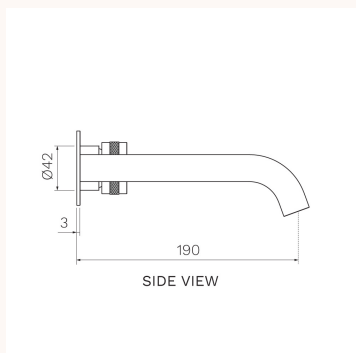

Todo II Wall Mixer with 190mm Curved Spout on Elliptical Plate

T2DO.01-2E190C, T2DO.01-2E190C.02, T2DO.01-2E190C.41, T2DO.01-2E190C.46, T2DO.01-2E190C.48, T2DO.01-2E190C.50

The Todo II Collection provides a stylish piece with unique design featuring no lever. Todo II also enables effortless functionality and luxury able to complement any bathroom. Brushed Nickel, Brushed Brass, Matt Bronze and Fucile finishes are PVD. Chrome and Matt Black finishes are Electroplate.

Product type	Bathroom Tapware
Brand	PARISI
Collection	Todo
Range	Design
Designers	PARISI Design Team
WxDxH	180mm x 180mm x 67mm
Colour / Finish	<div style="display: flex; justify-content: space-around; align-items: flex-start;"> <div style="text-align: center;">  Chrome </div> <div style="text-align: center;">  Matt Black </div> <div style="text-align: center;">  Brushed Nickel </div> </div> <div style="display: flex; justify-content: space-around; align-items: flex-start; margin-top: 10px;"> <div style="text-align: center;">  Brushed Brass </div> <div style="text-align: center;">  Matt Bronze </div> <div style="text-align: center;">  Fucile </div> </div>
Material	Brass PVD Electroplate
WELS	6 Star
Nominal Flow Rate (L/m)	4.5 L/min
Warranty	15 Year Warranty
Availability	Stocked Item
Features:	Backplate (mm): 180 x 67. Tilt and Turn Operation. Handle with knurling. 190mm reach. Concealed aerator.
Installation Instructions:	Replace with flow regulator (supplied) for bath application. Install with in-wall body code X2.01-2W (included).