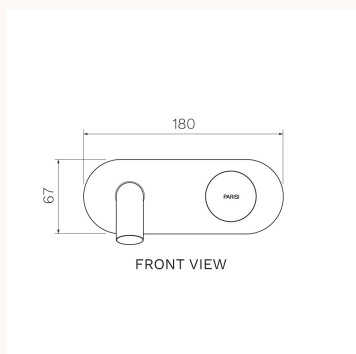

Todo II Wall Mixer with 190mm Curved Spout on Elliptical Plate

T2DO.01-2E190C, T2DO.01-2E190C.02, T2DO.01-2E190C.41, T2DO.01-2E190C.46, T2DO.01-2E190C.48, T2DO.01-2E190C.50

The Todo II Collection provides a stylish piece with unique design featuring no lever. Todo II also enables effortless functionality and luxury able to complement any bathroom. Brushed Nickel, Brushed Brass, Matt Bronze and Fucile finishes are PVD. Chrome and Matt Black finishes are Electroplate.

Product type	Bathroom Tapware
Brand	PARISI
Collection	Todo
Range	Design
Designers	PARISI Design Team
WxDxH	180mm x 180mm x 67mm
Colour / Finish	<div style="display: flex; justify-content: space-around; align-items: flex-start;"> <div style="text-align: center;">  Chrome </div> <div style="text-align: center;">  Matt Black </div> <div style="text-align: center;">  Brushed Nickel </div> </div> <div style="display: flex; justify-content: space-around; align-items: flex-start; margin-top: 10px;"> <div style="text-align: center;">  Brushed Brass </div> <div style="text-align: center;">  Matt Bronze </div> <div style="text-align: center;">  Fucile </div> </div>
Material	Brass PVD Electroplate
WELS	6 Star
Nominal Flow Rate (L/m)	4.5 L/min
Warranty	15 Year Warranty
Availability	Stocked Item
Features:	Backplate (mm): 180 x 67. Tilt and Turn Operation. Handle with knurling. 190mm reach. Concealed aerator.
Installation Instructions:	Replace with flow regulator (supplied) for bath application. Install with in-wall body code X2.01-2W (included).