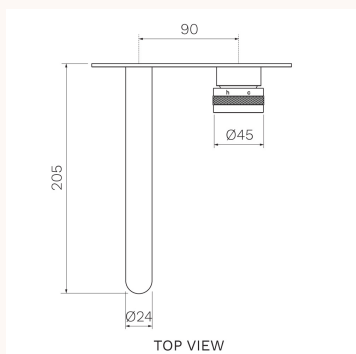

Todo II Wall Mixer with 190mm Curved Spout on Elliptical Plate

T2DO.01-2E190C, T2DO.01-2E190C.02, T2DO.01-2E190C.41, T2DO.01-2E190C.46, T2DO.01-2E190C.48, T2DO.01-2E190C.50

The Todo II Collection provides a stylish piece with unique design featuring no lever. Todo II also enables effortless functionality and luxury able to complement any bathroom. Brushed Nickel, Brushed Brass, Matt Bronze and Fucile finishes are PVD. Chrome and Matt Black finishes are Electroplate.

Product type	Bathroom Tapware
Brand	PARISI
Collection	Todo
Range	Design
Designers	PARISI Design Team
WxDxH	180mm x 180mm x 67mm
Colour / Finish	<div style="display: flex; justify-content: space-around; align-items: flex-start;"> <div style="text-align: center;">  Chrome </div> <div style="text-align: center;">  Matt Black </div> <div style="text-align: center;">  Brushed Nickel </div> </div> <div style="display: flex; justify-content: space-around; align-items: flex-start; margin-top: 10px;"> <div style="text-align: center;">  Brushed Brass </div> <div style="text-align: center;">  Matt Bronze </div> <div style="text-align: center;">  Fucile </div> </div>
Material	Brass PVD Electroplate
WELS	6 Star
Nominal Flow Rate (L/m)	4.5 L/min
Warranty	15 Year Warranty
Availability	Stocked Item
Features:	Backplate (mm): 180 x 67. Tilt and Turn Operation. Handle with knurling. 190mm reach. Concealed aerator.
Installation Instructions:	Replace with flow regulator (supplied) for bath application. Install with in-wall body code X2.01-2W (included).