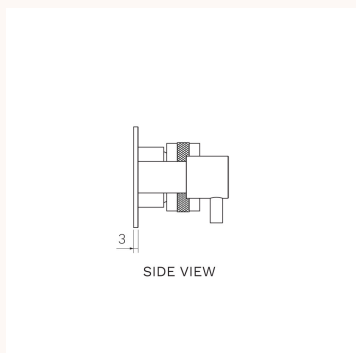

Product type	Bathroom Tapware
Brand	PARISI
Collection	Todo
Range	Design
Designers	PARISI Design Team
WxDxH	180mm x 63mm x 67mm
Colour / Finish	<div style="display: flex; justify-content: space-around; align-items: center;"> <div style="text-align: center;">  <p>Chrome</p> </div> <div style="text-align: center;">  <p>Matt Black</p> </div> <div style="text-align: center;">  <p>Brushed Nickel</p> </div> </div> <div style="display: flex; justify-content: space-around; align-items: center; margin-top: 10px;"> <div style="text-align: center;">  <p>Brushed Brass</p> </div> <div style="text-align: center;">  <p>Matt Bronze</p> </div> <div style="text-align: center;">  <p>Fucile</p> </div> </div>
Material	Brass I PVD I Electroplate
WELS	Not Required
Nominal Flow Rate (L/m)	Not Required

Warranty	15 Year Warranty
Availability	Stocked Item
Features:	Backplate (mm): 180 x 67. Tilt and Turn Operation. Handle with knurling. Suitable for 2-way applications.
Installation Instructions:	Install with in-wall body code X2.04W-D2 (included).