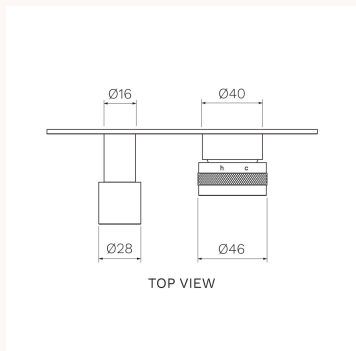

Todo II Wall Mixer with 2-Way Diverter

T2DO.04-D2E, T2DO.04-D2E.02, T2DO.04-D2E.41, T2DO.04-D2E.46, T2DO.04-D2E.48, T2DO.04-D2E.50

The Todo II Collection provides a stylish piece with unique design featuring no lever. Todo II also enables effortless functionality and luxury able to complement any bathroom. Brushed Nickel, Brushed Brass, Matt Bronze and Fucile finishes are PVD. Chrome and Matt Black finishes are Electroplate.

Product type	Bathroom Tapware
Brand	PARISI
Collection	Todo
Range	Design
Designers	PARISI Design Team
WxDxH	180mm x 63mm x 67mm
Colour / Finish	<div style="display: flex; justify-content: space-around; align-items: center;"> <div style="text-align: center;">  <p>Chrome</p> </div> <div style="text-align: center;">  <p>Matt Black</p> </div> <div style="text-align: center;">  <p>Brushed Nickel</p> </div> </div> <div style="display: flex; justify-content: space-around; align-items: center; margin-top: 10px;"> <div style="text-align: center;">  <p>Brushed Brass</p> </div> <div style="text-align: center;">  <p>Matt Bronze</p> </div> <div style="text-align: center;">  <p>Fucile</p> </div> </div>
Material	Brass I PVD I Electroplate
WELS	Not Required
Nominal Flow Rate (L/m)	Not Required

Warranty	15 Year Warranty
Availability	Stocked Item
Features:	Backplate (mm): 180 x 67. Tilt and Turn Operation. Handle with knurling. Suitable for 2-way applications.
Installation Instructions:	Install with in-wall body code X2.04W-D2 (included).