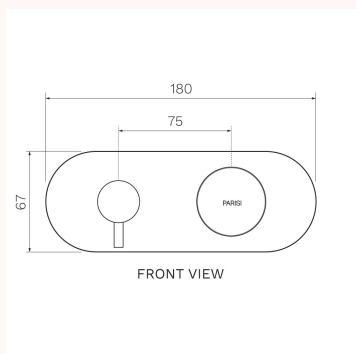

Product type	Bathroom Tapware
Brand	PARISI
Collection	Todo
Range	Design
Designers	PARISI Design Team
WxDxH	180mm x 63mm x 67mm
Colour / Finish	<div style="display: flex; justify-content: space-around; align-items: center;"> <div style="text-align: center;">  <p>Chrome</p> </div> <div style="text-align: center;">  <p>Matt Black</p> </div> <div style="text-align: center;">  <p>Brushed Nickel</p> </div> </div> <div style="display: flex; justify-content: space-around; align-items: center; margin-top: 10px;"> <div style="text-align: center;">  <p>Brushed Brass</p> </div> <div style="text-align: center;">  <p>Matt Bronze</p> </div> <div style="text-align: center;">  <p>Fucile</p> </div> </div>
Material	Brass I PVD I Electroplate
WELS	Not Required
Nominal Flow Rate (L/m)	Not Required

Warranty	15 Year Warranty
Availability	Stocked Item
Features:	Backplate (mm): 180 x 67. Tilt and Turn Operation. Handle with knurling. Suitable for 2-way applications.
Installation Instructions:	Install with in-wall body code X2.04W-D2 (included).