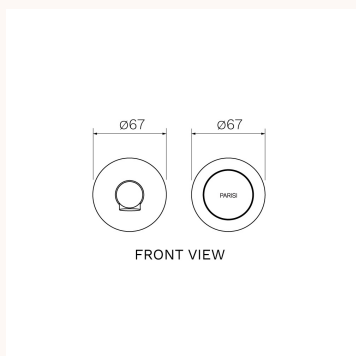

Todo II Wall Mixer with 220mm Spout (Individual Flanges)

T2DO.01-2RF220, T2DO.01-2RF220.02, T2DO.01-2RF220.41, T2DO.01-2RF220.46, T2DO.01-2RF220.48, T2DO.01-2RF220.50

The Todo II Collection provides a stylish piece with unique design featuring no lever. Todo II also enables effortless functionality and luxury able to complement any bathroom. Brushed Nickel, Brushed Brass, Matt Bronze and Fucile finishes are PVD. Chrome and Matt Black finishes are Electroplate.

Product type	Bathroom Tapware
Brand	PARISI
Collection	Todo
Range	Design
Designers	PARISI Design Team
WxDxH	180mm x 240mm x 67mm

Colour / Finish

Material	Brass PVD Electroplate
WELS	6 Star
Nominal Flow Rate (L/m)	4.5 L/min

Warranty	15 Year Warranty
Availability	Stocked Item
Features:	Flange (mm): Ø67. Tilt and Turn Operation. Handle with knurling. 220mm reach. Concealed aerator.
Installation Instructions:	Replace with flow regulator (supplied) for bath application. Install with in-wall body code X2.05W (included).