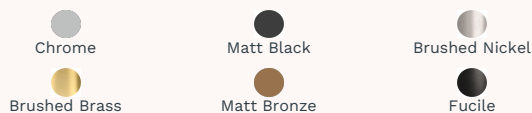

Todo II Wall Mixer with 220mm Spout (Individual Flanges)

T2DO.01-2RF220, T2DO.01-2RF220.02, T2DO.01-2RF220.41, T2DO.01-2RF220.46, T2DO.01-2RF220.48, T2DO.01-2RF220.50

The Todo II Collection provides a stylish piece with unique design featuring no lever. Todo II also enables effortless functionality and luxury able to complement any bathroom. Brushed Nickel, Brushed Brass, Matt Bronze and Fucile finishes are PVD. Chrome and Matt Black finishes are Electroplate.

Product type	Bathroom Tapware
Brand	PARISI
Collection	Todo
Range	Design
Designers	PARISI Design Team
WxDxH	180mm x 240mm x 67mm

Colour / Finish

Material	Brass PVD Electroplate
WELS	6 Star
Nominal Flow Rate (L/m)	4.5 L/min