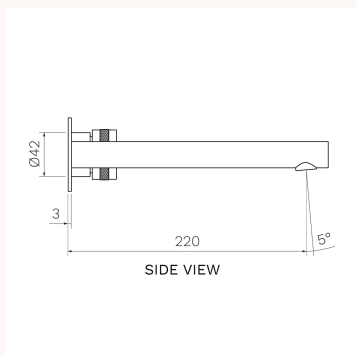

Product type	Bathroom Tapware
Brand	PARISI
Collection	Todo
Range	Design
Designers	PARISI Design Team
WxDxH	180mm x 240mm x 67mm

Colour / Finish

Material	Brass PVD Electroplate
WELS	6 Star
Nominal Flow Rate (L/m)	4.5 L/min

Warranty	15 Year Warranty
Availability	Stocked Item
Features:	Flange (mm): Ø67. Tilt and Turn Operation. Handle with knurling. 220mm reach. Concealed aerator.
Installation Instructions:	Replace with flow regulator (supplied) for bath application. Install with in-wall body code X2.05W (included).