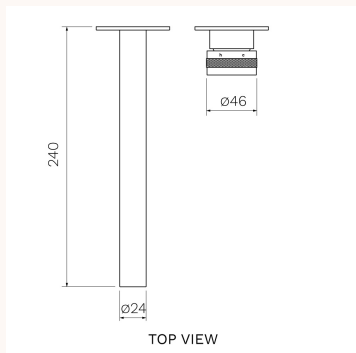

Todo II Wall Mixer with 220mm Spout (Individual Flanges)

T2DO.01-2RF220, T2DO.01-2RF220.02, T2DO.01-2RF220.41, T2DO.01-2RF220.46, T2DO.01-2RF220.48, T2DO.01-2RF220.50

The Todo II Collection provides a stylish piece with unique design featuring no lever. Todo II also enables effortless functionality and luxury able to complement any bathroom. Brushed Nickel, Brushed Brass, Matt Bronze and Fucile finishes are PVD. Chrome and Matt Black finishes are Electroplate.

Product type	Bathroom Tapware
Brand	PARISI
Collection	Todo
Range	Design
Designers	PARISI Design Team
WxDxH	180mm x 240mm x 67mm

Colour / Finish

Material	Brass PVD Electroplate
WELS	6 Star
Nominal Flow Rate (L/m)	4.5 L/min

Warranty	15 Year Warranty
Availability	Stocked Item
Features:	Flange (mm): Ø67. Tilt and Turn Operation. Handle with knurling. 220mm reach. Concealed aerator.
Installation Instructions:	Replace with flow regulator (supplied) for bath application. Install with in-wall body code X2.05W (included).