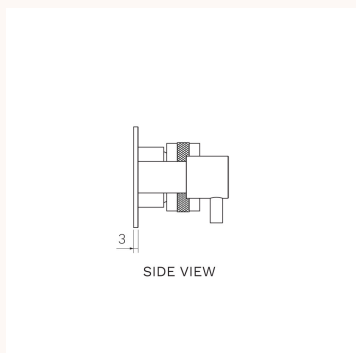

Product type	Bathroom Tapware
Brand	PARISI
Collection	Todo
Range	Design
Designers	PARISI Design Team
WxDxH	180mm x 63mm x 67mm
Colour / Finish	<div style="display: flex; justify-content: space-around; align-items: center;"> <div style="text-align: center;">  Chrome </div> <div style="text-align: center;">  Matt Black </div> <div style="text-align: center;">  Brushed Nickel </div> </div> <div style="display: flex; justify-content: space-around; align-items: center; margin-top: 10px;"> <div style="text-align: center;">  Brushed Brass </div> <div style="text-align: center;">  Matt Bronze </div> <div style="text-align: center;">  Fucile </div> </div>
Material	Brass I PVD I Electroplate
WELS	Not Required
Nominal Flow Rate (L/m)	Not Required

Warranty	15 Year Warranty
Availability	Stocked Item
Features:	Backplate (mm): 180 x 67. Tilt and Turn Operation. Handle with knurling. Suitable for 3-way applications.
Installation Instructions:	Install with in-wall body code X2.04W-D3 (included).