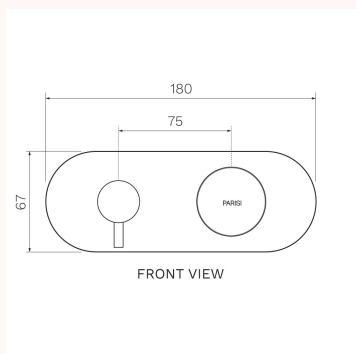

Product type	Bathroom Tapware
Brand	PARISI
Collection	Todo
Range	Design
Designers	PARISI Design Team
WxDxH	180mm x 63mm x 67mm
Colour / Finish	<div style="display: flex; justify-content: space-around; align-items: center;"> <div style="text-align: center;">  Chrome </div> <div style="text-align: center;">  Matt Black </div> <div style="text-align: center;">  Brushed Nickel </div> </div> <div style="display: flex; justify-content: space-around; align-items: center; margin-top: 10px;"> <div style="text-align: center;">  Brushed Brass </div> <div style="text-align: center;">  Matt Bronze </div> <div style="text-align: center;">  Fucile </div> </div>
Material	Brass I PVD I Electroplate
WELS	Not Required
Nominal Flow Rate (L/m)	Not Required

Warranty	15 Year Warranty
Availability	Stocked Item
Features:	Backplate (mm): 180 x 67. Tilt and Turn Operation. Handle with knurling. Suitable for 3-way applications.
Installation Instructions:	Install with in-wall body code X2.04W-D3 (included).