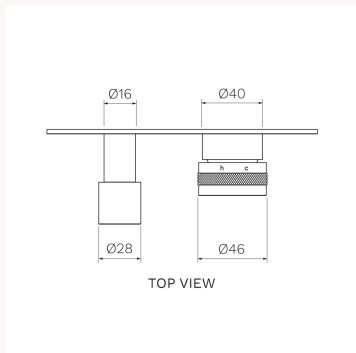

Todo II Wall Mixer with 3-Way Diverter

T2DO.04-D3E, T2DO.04-D3E.02, T2DO.04-D3E.41, T2DO.04-D3E.46, T2DO.04-D3E.48, T2DO.04-D3E.50

The Todo II Collection provides a stylish piece with unique design featuring no lever. Todo II also enables effortless functionality and luxury able to complement any bathroom. Brushed Nickel, Brushed Brass, Matt Bronze and Fucile finishes are PVD. Chrome and Matt Black finishes are Electroplate.

Product type	Bathroom Tapware
Brand	PARISI
Collection	Todo
Range	Design
Designers	PARISI Design Team
WxDxH	180mm x 63mm x 67mm
Colour / Finish	<div style="display: flex; justify-content: space-around; align-items: center;"> <div style="text-align: center;">  Chrome </div> <div style="text-align: center;">  Matt Black </div> <div style="text-align: center;">  Brushed Nickel </div> </div> <div style="display: flex; justify-content: space-around; align-items: center; margin-top: 10px;"> <div style="text-align: center;">  Brushed Brass </div> <div style="text-align: center;">  Matt Bronze </div> <div style="text-align: center;">  Fucile </div> </div>
Material	Brass I PVD I Electroplate
WELS	Not Required
Nominal Flow Rate (L/m)	Not Required

Warranty	15 Year Warranty
Availability	Stocked Item
Features:	Backplate (mm): 180 x 67. Tilt and Turn Operation. Handle with knurling. Suitable for 3-way applications.
Installation Instructions:	Install with in-wall body code X2.04W-D3 (included).