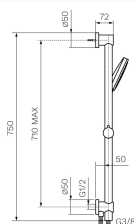

FRONT VIEW

SIDE VIEW

<b>Product type</b>	Showers		
<b>Brand</b>	PARISI		
<b>Collection</b>	Envy		
<b>Range</b>	Design		
<b>Designers</b>	PARISI Design Team		
<b>WxDxH</b>	95mm x 72mm x 750mm		
<b>Colour / Finish</b>	 Chrome	 Matt Black	 Brushed Nickel
	 Brushed Brass	 Fucile	
<b>Material</b>	Brass I ABS		
<b>WELS</b>	4 Star		
<b>Nominal Flow Rate (L/m)</b>	6.5 L/min		

<b>Warranty</b>	1 Year Warranty
<b>Availability</b>	Stocked Item
<b>Fixing Types</b>	Wall
<b>Features:</b>	Set Includes: Shower rail. Hand shower and Hose (Code: P2.HS-3.XX). F&F elbow included. Hand shower Spray Patterns: Rain I Champagne I Massage. Metal hose 1.25m. Matt Black supplied with 1.5m PVC hose. All other finishes - 1.5m).
<b>Installation Instructions:</b>	G 1/2" internal incorporated into rail post. Water Inlet: top or bottom post. Default bottom water inlet. Pressure Rating - Min 150kPa - Max 500 kPa