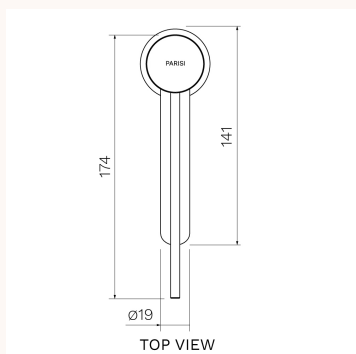

Envy II Basin Mixer with Extended Lever

P2.01-1HD, P2.01-1HD.02, P2.01-1HD.41, P2.01-1HD.46, P2.01-1HD.48, P2.01-1HD.50

The pure and unadorned styling of the Envy II Collection is available in matching showers, kitchen mixers and bathroom accessories. This mixer is designed to meet the compliance requirements of AS1428.1-2009. Brushed Nickel, Brushed Brass, Matt Bronze and Fucile finishes are PVD. Chrome and Matt Black finishes are Electroplate.

Product type	Bathroom Tapware
Brand	PARISI
Collection	Envy II
Range	Design
Designers	PARISI Design Team
WxDxH	46mm x 174mm x 146mm
Colour / Finish	<div style="display: flex; justify-content: space-around; align-items: center;"> <div style="text-align: center;">  Chrome </div> <div style="text-align: center;">  Matt Black </div> <div style="text-align: center;">  Brushed Nickel </div> </div> <div style="display: flex; justify-content: space-around; align-items: center; margin-top: 10px;"> <div style="text-align: center;">  Brushed Brass </div> <div style="text-align: center;">  Matt Bronze </div> <div style="text-align: center;">  Fucile </div> </div>
Material	Brass I PVD I Electroplate
WELS	6 Star
Nominal Flow Rate (L/m)	4.5 L/min