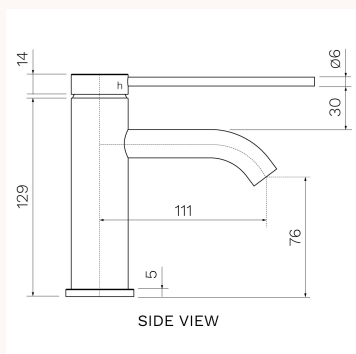

Envy II Basin Mixer with Extended Lever

P2.01-1HD, P2.01-1HD.02, P2.01-1HD.41, P2.01-1HD.46, P2.01-1HD.48, P2.01-1HD.50

The pure and unadorned styling of the Envy II Collection is available in matching showers, kitchen mixers and bathroom accessories. This mixer is designed to meet the compliance requirements of AS1428.1-2009. Brushed Nickel, Brushed Brass, Matt Bronze and Fucile finishes are PVD. Chrome and Matt Black finishes are Electroplate.

Product type	Bathroom Tapware
Brand	PARISI
Collection	Envy II
Range	Design
Designers	PARISI Design Team
WxDxH	46mm x 174mm x 146mm
Colour / Finish	<div style="display: flex; justify-content: space-around; align-items: center;"> <div style="text-align: center;">  Chrome </div> <div style="text-align: center;">  Matt Black </div> <div style="text-align: center;">  Brushed Nickel </div> </div> <div style="display: flex; justify-content: space-around; align-items: center; margin-top: 10px;"> <div style="text-align: center;">  Brushed Brass </div> <div style="text-align: center;">  Matt Bronze </div> <div style="text-align: center;">  Fucile </div> </div>
Material	Brass I PVD I Electroplate
WELS	6 Star
Nominal Flow Rate (L/m)	4.5 L/min