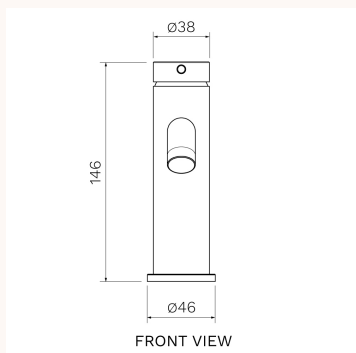

Envy II Basin Mixer with Extended Lever

P2.01-1HD, P2.01-1HD.02, P2.01-1HD.41, P2.01-1HD.46, P2.01-1HD.48, P2.01-1HD.50

The pure and unadorned styling of the Envy II Collection is available in matching showers, kitchen mixers and bathroom accessories. This mixer is designed to meet the compliance requirements of AS1428.1-2009. Brushed Nickel, Brushed Brass, Matt Bronze and Fucile finishes are PVD. Chrome and Matt Black finishes are Electroplate.

Product type	Bathroom Tapware
Brand	PARISI
Collection	Envy II
Range	Design
Designers	PARISI Design Team
WxDxH	46mm x 174mm x 146mm
Colour / Finish	<div style="display: flex; justify-content: space-around; align-items: center;"> <div style="text-align: center;">  Chrome </div> <div style="text-align: center;">  Matt Black </div> <div style="text-align: center;">  Brushed Nickel </div> </div> <div style="display: flex; justify-content: space-around; align-items: center; margin-top: 10px;"> <div style="text-align: center;">  Brushed Brass </div> <div style="text-align: center;">  Matt Bronze </div> <div style="text-align: center;">  Fucile </div> </div>
Material	Brass I PVD I Electroplate
WELS	6 Star
Nominal Flow Rate (L/m)	4.5 L/min