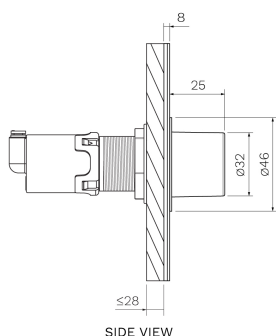

Twin Raised Accessible Button Set on Metal Plate Brushed for PA111/PA121

PA262, PA262.41

The Remote Twin Accessible Compliant Raised ABS Button Set on Metal Plate provides design meeting the compliance requirements of AS1428.1-2009.

Product type	Toilets
Brand	PARISI
Collection	Twin
Range	Design
Designers	PARISI Design Team
WxDxH	232mm x 8mm x 148mm
Colour / Finish	<div style="display: flex; justify-content: space-around; align-items: center;"> <div style="text-align: center;">  <p>Brushed Chrome</p> </div> <div style="text-align: center;">  <p>Brushed Nickel</p> </div> </div>
Material	Stainless Steel ABS

Warranty	2 Year Warranty
Availability	Stocked Item
Features:	The plate enables installation away from the cistern and therefore within the zone allowed for position of the flushing control. It also provides a special key to unclip the plate from the mounting bracket.
Installation Instructions:	39mm holes required. Suitable for tile and substrate up to 28mm thick. Compatible with cisterns PA111 and PA121