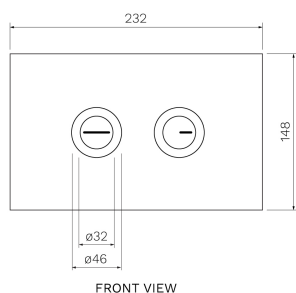

Twin Raised Accessible Button Set on Metal Plate Brushed for PA111/PA121

PA262, PA262.41

The Remote Twin Accessible Compliant Raised ABS Button Set on Metal Plate provides design meeting the compliance requirements of AS1428.1-2009.

Product type	Toilets
Brand	PARISI
Collection	Twin
Range	Design
Designers	PARISI Design Team
WxDxH	232mm x 8mm x 148mm
Colour / Finish	<div style="display: flex; justify-content: space-around; align-items: center;"> <div style="text-align: center;">  <p>Brushed Chrome</p> </div> <div style="text-align: center;">  <p>Brushed Nickel</p> </div> </div>
Material	Stainless Steel ABS

Warranty	2 Year Warranty
Availability	Stocked Item
Features:	The plate enables installation away from the cistern and therefore within the zone allowed for position of the flushing control. It also provides a special key to unclip the plate from the mounting bracket.
Installation Instructions:	39mm holes required. Suitable for tile and substrate up to 28mm thick. Compatible with cisterns PA111 and PA121