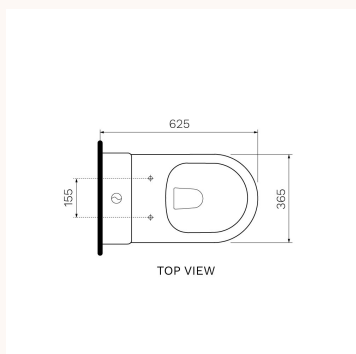

L'Hotel Wall Faced Suite Rimless (including Soft Close Seat)

PN730

The L'Hotel Wall Faced Suite combines a classically simple design aesthetic with outstanding performance features. A compact, smooth sided wall faced pan complete with a slim soft close seat. Available [Spare Parts](#).

Product type	Toilets
Brand	PARISI
Collection	L'Hotel
Range	Design
Designers	PARISI Design Team
WxDxH	380mm x 625mm x 835mm
Colour / Finish	Gloss White

Material	Ceramic
WELS	4 Star 4.5/3L
Trap options	Universal Trap (P or S Trap)
S Trap set out (mm)	55 - 175mm using PN0030 connector (included)
P Trap set out (mm)	185mm height FFL
Inlet Options	Back Inlet 730mm height FFL - Bottom Inlet L&R
Seat	Soft Close Seat Centric Lift Off Hinge (PN5745)
Average water flush (L/f)	3.3 Litres
Rimless	Yes