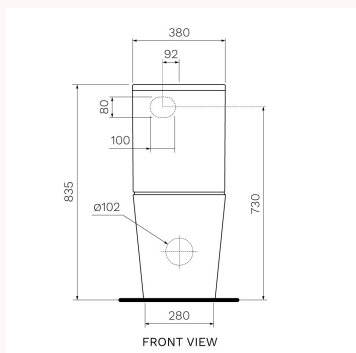

L'Hotel Wall Faced Suite Rimless (including Soft Close Seat)

PN730

The L'Hotel Wall Faced Suite combines a classically simple design aesthetic with outstanding performance features. A compact, smooth sided wall faced pan complete with a slim soft close seat. Available [Spare Parts](#).

Product type	Toilets
Brand	PARISI
Collection	L'Hotel
Range	Design
Designers	PARISI Design Team
WxDxH	380mm x 625mm x 835mm
Colour / Finish	Gloss White

Material	Ceramic
WELS	4 Star 4.5/3L
Trap options	Universal Trap (P or S Trap)
S Trap set out (mm)	55 - 175mm using PN0030 connector (included)
P Trap set out (mm)	185mm height FFL
Inlet Options	Back Inlet 730mm height FFL - Bottom Inlet L&R
Seat	Soft Close Seat Centric Lift Off Hinge (PN5745)
Average water flush (L/f)	3.3 Litres
Rimless	Yes