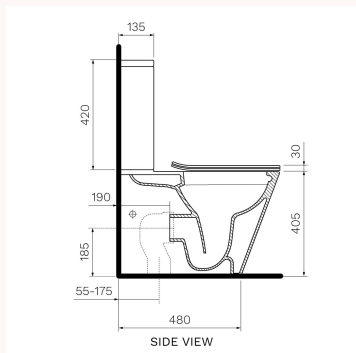

L'Hotel Wall Faced Suite Rimless (including Soft Close Seat)

PN730

The L'Hotel Wall Faced Suite combines a classically simple design aesthetic with outstanding performance features. A compact, smooth sided wall faced pan complete with a slim soft close seat. Available [Spare Parts](#).

Product type	Toilets
Brand	PARISI
Collection	L'Hotel
Range	Design
Designers	PARISI Design Team
WxDxH	380mm x 625mm x 835mm
Colour / Finish	Gloss White

Material	Ceramic
WELS	4 Star 4.5/3L
Trap options	Universal Trap (P or S Trap)
S Trap set out (mm)	55 - 175mm using PN0030 connector (included)
P Trap set out (mm)	185mm height FFL
Inlet Options	Back Inlet 730mm height FFL - Bottom Inlet L&R
Seat	Soft Close Seat Centric Lift Off Hinge (PN5745)
Average water flush (L/f)	3.3 Litres
Rimless	Yes

Warranty	10 Year Warranty
Availability	Stocked Item
Fixing Types	Floor
Features:	Seat - Soft Close, Slim Heavy Grade, Easy Lift-off Hinges, UV Resistant, Antibacterial (PN5745)
Installation Instructions:	Optional variable set-out 180 - 220mm using PN0045 connector (to be ordered separately).