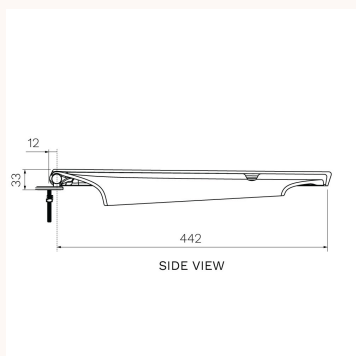

Linfa 70 Soft Close Seat with Adjustable Lift off Hinge

PN5771

Soft close seat including hinges. Easy adjustable lift-off hinge 70 degrees, Anti-bacteria protection, UV protected.

Product type	Toilets
Brand	PARISI
Collection	Linfa
Range	Design
Designers	PARISI Design Team
WxDxH	365mm x 442mm x 33mm
Colour / Finish	 Gloss White
Material	Thermoset Resin