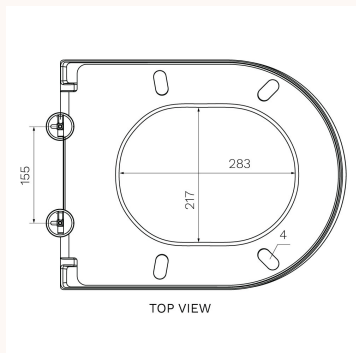

Linfa 70 Soft Close Seat with Adjustable Lift off Hinge

PN5771

Soft close seat including hinges. Easy adjustable lift-off hinge 70 degrees, Anti-bacteria protection, UV protected.

Product type	Toilets
Brand	PARISI
Collection	Linfa
Range	Design
Designers	PARISI Design Team
WxDxH	365mm x 442mm x 33mm
Colour / Finish	 Gloss White
Material	Thermoset Resin