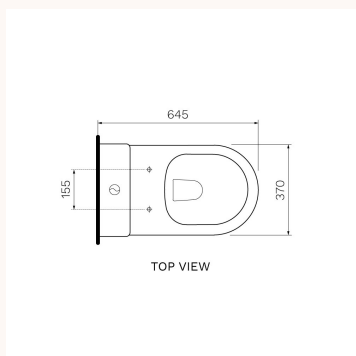

Ellisse II Wall Faced Suite Rimless (including Pressalit Seat)

PN60P

The Ellisse II Wall Faced Suite with [Pressalit](#) Seat combines superb design with effortless comfort. The Pressalit seat also brings Scandinavian luxury into the bathroom.

Product type	Toilets
Brand	PARISI
Collection	Ellisse II
Range	Design
Designers	PARISI Design Team
WxDxH	380mm x 645mm x 850mm
Colour / Finish	 Gloss White
Material	Ceramic
WELS	4 Star 4.5/3L
S Trap set out (mm)	55 - 215mm using PN0030 connector (included)
P Trap set out (mm)	185mm height FFL
Seat	Pressalit Sway D2 Soft Close Seat (PN5620)
Average water flush (L/f)	3.1 Litres
Rimless	Yes