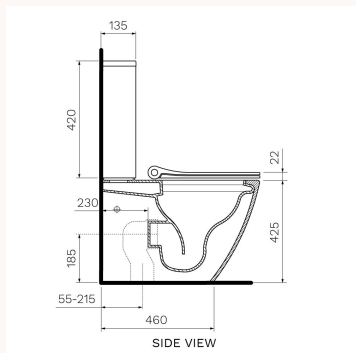

Ellisse II Wall Faced Suite Rimless (including Pressalit Seat)

PN60P

The Ellisse II Wall Faced Suite with [Pressalit](#) Seat combines superb design with effortless comfort. The Pressalit seat also brings Scandinavian luxury into the bathroom.

Product type	Toilets
Brand	PARISI
Collection	Ellisse II
Range	Design
Designers	PARISI Design Team
WxDxH	380mm x 645mm x 850mm
Colour / Finish	 Gloss White
Material	Ceramic
WELS	4 Star 4.5/3L
S Trap set out (mm)	55 - 215mm using PN0030 connector (included)
P Trap set out (mm)	185mm height FFL
Seat	Pressalit Sway D2 Soft Close Seat (PN5620)
Average water flush (L/f)	3.1 Litres
Rimless	Yes