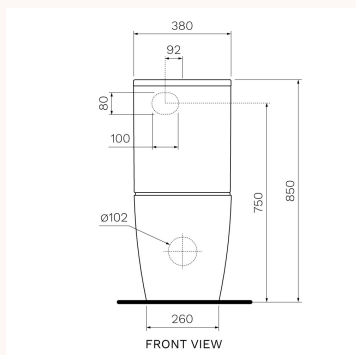

Ellisse II Wall Faced Suite Rimless (including Pressalit Seat)

PN60P

The Ellisse II Wall Faced Suite with [Pressalit](#) Seat combines superb design with effortless comfort. The Pressalit seat also brings Scandinavian luxury into the bathroom.

Product type	Toilets
Brand	PARISI
Collection	Ellisse II
Range	Design
Designers	PARISI Design Team
WxDxH	380mm x 645mm x 850mm
Colour / Finish	 Gloss White
Material	Ceramic
WELS	4 Star 4.5/3L
S Trap set out (mm)	55 - 215mm using PN0030 connector (included)
P Trap set out (mm)	185mm height FFL
Seat	Pressalit Sway D2 Soft Close Seat (PN5620)
Average water flush (L/f)	3.1 Litres
Rimless	Yes