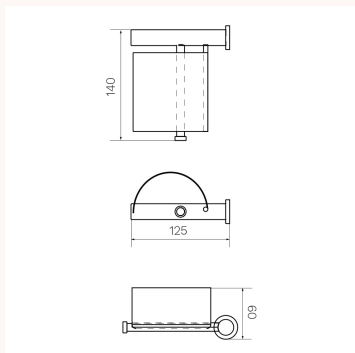

Envy Toilet Roll Holder with Cover

PP.RHC, PP.RHC.02, PP.RHC.41, PP.RHC.46

The Envy Toilet Roll Holder with Cover provides a modern yet stylish accessory that will only improve your bathroom. Its design offers effortless functionality as well as a sense of luxury.

Product type	Bathroom Accessories
Brand	PARISI
Collection	Envy
Range	Design
Designers	PARISI Design Team
WxDxH	140mm x 125mm x 60mm
Colour / Finish	<div style="display: flex; justify-content: space-around; align-items: center;"> <div style="text-align: center;">  <p>Chrome</p> </div> <div style="text-align: center;">  <p>Matt Black</p> </div> <div style="text-align: center;">  <p>Brushed Nickel</p> </div> </div> <div style="text-align: center; margin-top: 10px;">  <p>Brushed Brass</p> </div>
Material	Brass