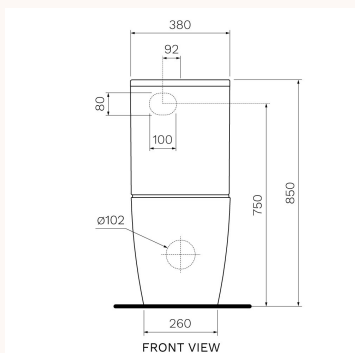

|                                  |  |
|----------------------------------|--|
| <b>Product type</b>              | Toilets  |
| <b>Brand</b>                     | PARISI   |
| <b>Collection</b>                | Ellisse II   |
| <b>Range</b>                     | Design   |
| <b>Designers</b>                 | PARISI Design Team   |
| <b>WxDxH</b>                     | 380mm x 645mm x 850mm  |
| <b>Colour / Finish</b>           | <br>Gloss White |
| <b>Material</b>                  | Ceramic  |
| <b>WELS</b>                      | 4 Star 4.5/3L  |
| <b>Trap options</b>              | Universal Trap (P or S Trap)   |
| <b>S Trap set out (mm)</b>       | 55 - 215mm using PN0030 connector (included)   |
| <b>P Trap set out (mm)</b>       | 185mm height FFL   |
| <b>Inlet Options</b>             | Back Inlet 750mm FFL   |
| <b>Seat</b>                      | Soft Close Seat Centric Lift Off Hinge (PN5745)  |
| <b>Average water flush (L/f)</b> | 3.4 Litres   |
| <b>Rimless</b>                   | Yes  |