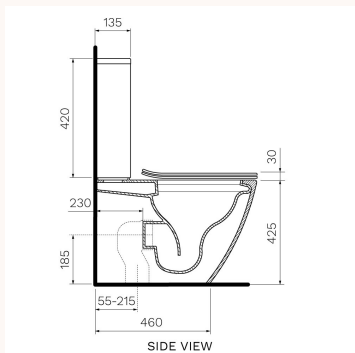

## Ellisse II Wall Faced Suite Rimless (including Soft Close Seat)

PN600

The innovative design of the PARISI Ellisse II Wall Faced Suite with RIMLESS technology projects water rather than the traditional flushing mechanism where water pours down the rim. Available [Spare Parts](#).

|                                  |  |
|----------------------------------|--|
| <b>Product type</b>              | Toilets  |
| <b>Brand</b>                     | PARISI   |
| <b>Collection</b>                | Ellisse II   |
| <b>Range</b>                     | Design   |
| <b>Designers</b>                 | PARISI Design Team   |
| <b>WxDxH</b>                     | 380mm x 645mm x 850mm  |
| <b>Colour / Finish</b>           | <br>Gloss White |
| <b>Material</b>                  | Ceramic  |
| <b>WELS</b>                      | 4 Star 4.5/3L  |
| <b>Trap options</b>              | Universal Trap (P or S Trap)   |
| <b>S Trap set out (mm)</b>       | 55 - 215mm using PN0030 connector (included)   |
| <b>P Trap set out (mm)</b>       | 185mm height FFL   |
| <b>Inlet Options</b>             | Back Inlet 750mm FFL   |
| <b>Seat</b>                      | Soft Close Seat Centric Lift Off Hinge (PN5745)  |
| <b>Average water flush (L/f)</b> | 3.4 Litres   |
| <b>Rimless</b>                   | Yes  |

|                                   |  |
|-----------------------------------|--|
| <b>Warranty</b>                   | 10 Year   1 Year Seat  |
| <b>Availability</b>               | Stocked Item   |
| <b>Fixing Types</b>               | Floor  |
| <b>Features:</b>                  | Seat - Soft Close, Slim Heavy Grade, Easy Lift-off Hinges, UV Resistant, Antibacterial (PN5745). |
| <b>Installation Instructions:</b> | Optional variable set-out 180 - 240mm using PN0045 connector (to be ordered separately).         |