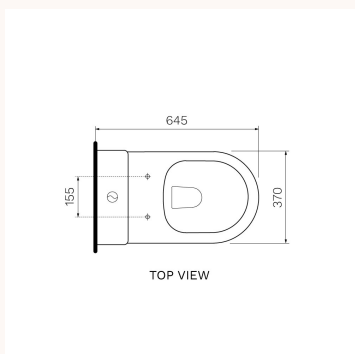

## Ellisse II Wall Faced Suite Rimless (including Soft Close Seat)

PN600

The innovative design of the PARISI Ellisse II Wall Faced Suite with RIMLESS technology projects water rather than the traditional flushing mechanism where water pours down the rim. Available [Spare Parts](#).

|                                  |  |
|----------------------------------|--|
| <b>Product type</b>              | Toilets  |
| <b>Brand</b>                     | PARISI   |
| <b>Collection</b>                | Ellisse II   |
| <b>Range</b>                     | Design   |
| <b>Designers</b>                 | PARISI Design Team   |
| <b>WxDxH</b>                     | 380mm x 645mm x 850mm  |
| <b>Colour / Finish</b>           | <br>Gloss White |
| <b>Material</b>                  | Ceramic  |
| <b>WELS</b>                      | 4 Star 4.5/3L  |
| <b>Trap options</b>              | Universal Trap (P or S Trap)   |
| <b>S Trap set out (mm)</b>       | 55 - 215mm using PN0030 connector (included)   |
| <b>P Trap set out (mm)</b>       | 185mm height FFL   |
| <b>Inlet Options</b>             | Back Inlet 750mm FFL   |
| <b>Seat</b>                      | Soft Close Seat Centric Lift Off Hinge (PN5745)  |
| <b>Average water flush (L/f)</b> | 3.4 Litres   |
| <b>Rimless</b>                   | Yes  |