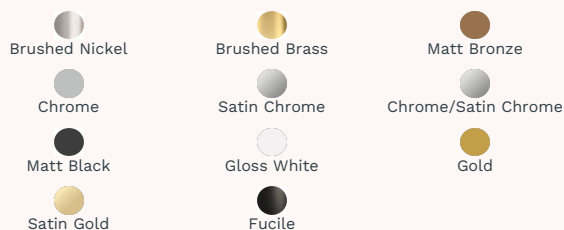

Colour / Finish

Material

Brass | PVD | Electroplate

Warranty

2 Year Warranty

Availability

Stocked Item

Features:

The quick and easy release system also allows for efficient servicing of the cistern components.

Installation Instructions:

Compatible Cisterns: PA110, PA120, PA130, PA135, PA137, PA140. Can be paired with Incasso Cisterns. The addition of bracket spare parts SP.PA0013, SP.PA0015 and SP.PA0016 are required to be ordered separately.

PARISI