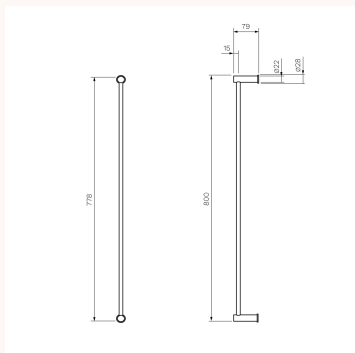

Envy Single Towel Rail 800mm

PP.TR80, PP.TR80.02, PP.TR80.41, PP.TR80.46, PP.TR80.48, PP.TR80.50

The Envy 800mm Single Towel Rail provides a modern yet stylish accessory that will only improve your bathroom.

Product type	Bathroom Accessories
Brand	PARISI
Collection	Envy
Range	Design
Designers	PARISI Design Team
WxDxH	800mm x 79mm x 28mm
Colour / Finish	<div style="display: flex; justify-content: space-around; align-items: center;"> <div style="text-align: center;">  <p>Chrome</p> </div> <div style="text-align: center;">  <p>Matt Black</p> </div> <div style="text-align: center;">  <p>Brushed Nickel</p> </div> </div> <div style="display: flex; justify-content: space-around; align-items: center; margin-top: 10px;"> <div style="text-align: center;">  <p>Brushed Brass</p> </div> <div style="text-align: center;">  <p>Matt Bronze</p> </div> <div style="text-align: center;">  <p>Fucile</p> </div> </div>
Material	Brass