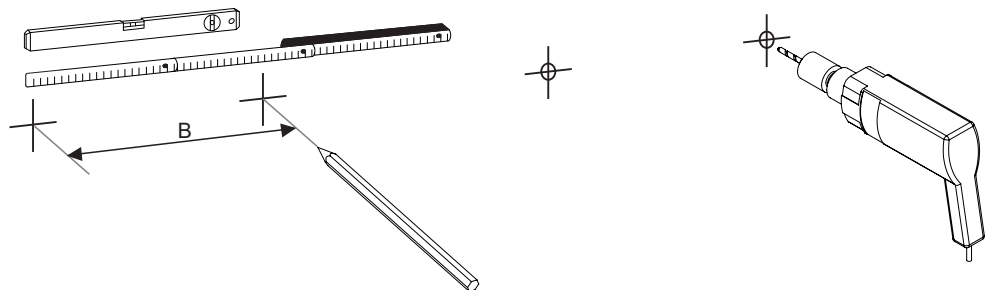

Tondo LED MIRROR

INFRARED SENOR
NB. Please note
that the mirror
must be installed
at least
150-200mm from
the side wall or
bath furniture

1

Model	B
Tondo Mirror(Φ800)	370.5mm

2