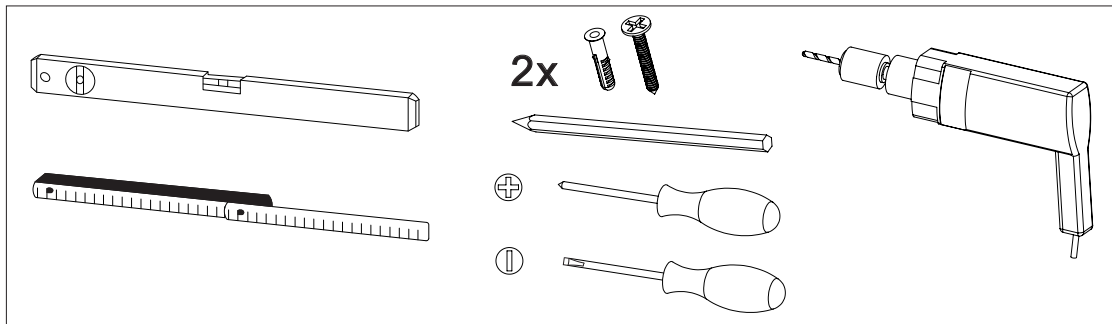

Tondo LED MIRROR

INFRARED SENOR
NB. Please note
that the mirror
must be installed
at least
150-200mm from
the side wall or
bath furniture

1

Model	B
Tondo Mirror(Φ800)	370.5mm

2