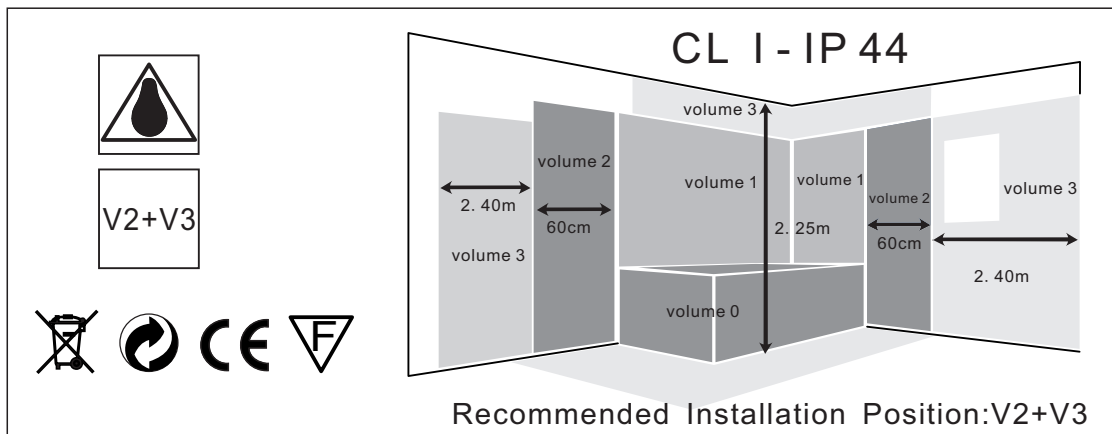

Tondo LED MIRROR

INFRARED SENOR
NB. Please note
that the mirror
must be installed
at least
150-200mm from
the side wall or
bath furniture

1

Model	B
Tondo Mirror(Φ800)	370.5mm

2