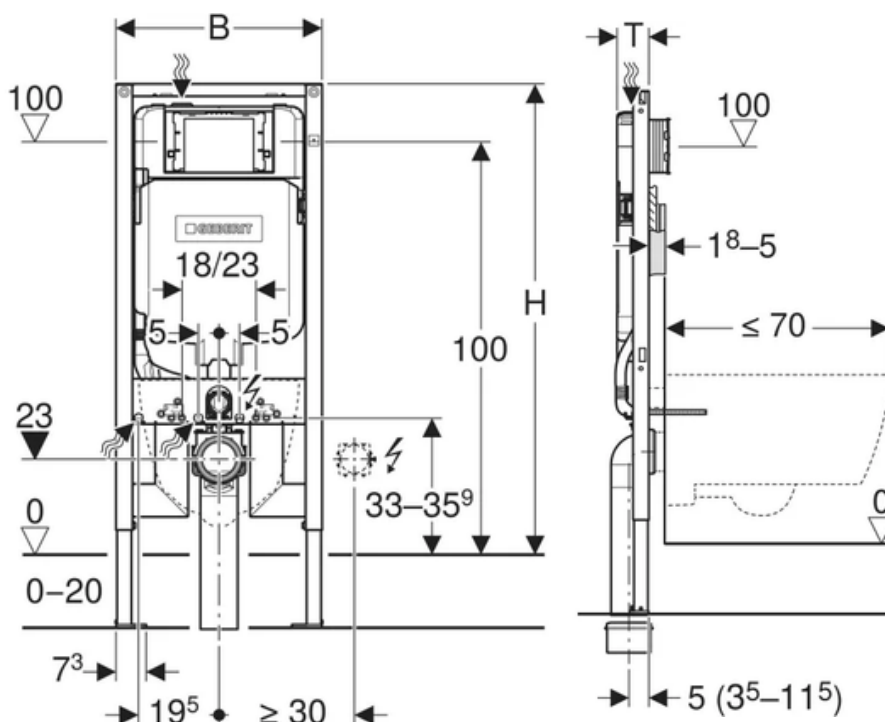

Geberit Sigma Duofix concealed cistern for Wall Hung Pans 8 cm, 4.5 / 3 litres

■ GEBERIT

Characteristics

- Statically self-supporting frame, protected against corrosion with powder coating
- Frame with \varnothing 9 mm drilling holes for fastening in wood frame construction
- Galvanized feet
- Non-slip Leg supports infinitely variable in height
- Foot plate depth suitable for installation in U-profiles UW 50 and Geberit Duofix system rails
- Connection bend can be installed without tools at different depths & mounted vertically with front flush
- Fastening for connection bend, sound-absorbing
- Concealed cistern with front actuation & fully insulated against condensation • Cistern fulfils
- Immediate post flush possible with factory setting
- Water supply connection on the top left & dezincification-resistant
- Protection cover box for service opening protects against moisture and dirt
- Protection box for service opening can be cut to length, suitable for surface-even actuator plates
- Fastening option for electrical connection

Technical Data

- Flow pressure 10–1000 kPa
- Operating temperature, water max 25 °C
- Flush volume, factory setting 4.5 / 3 l
- Flush volume large, adjustment range 4.5 / 6 / 7.5 l
- Flush volume small, adjustment range 3–4 l

Scope of delivery

- Water supply connection R 1/2", compatible with MasterFix and MeplaFix, with integrated angle stop valve and hand wheel
- Protection box for service opening
- Connection set for WC, \varnothing 90 mm
- Connection bend 90° made of PE-HD, \varnothing 90 mm
- Sleeve made of EPDM, \varnothing 90 / 110 mm
- Pipe bracket support
- 2 protection plugs
- 2 threaded rods M12
- Fastening material

Art. no.	B	H	T
111.698.00.1	50 cm	114 cm	8 cm