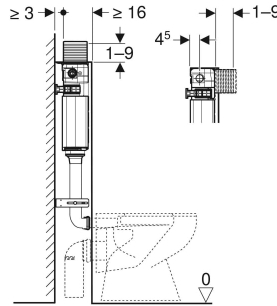

Geberit Alpha concealed cistern 12 cm, 4.5 / 3 litres, installation height 109 cm

APPLICATION PURPOSES

- For masonry walls
- For installation in part or room-height prewall installations
- For installation in room-height installation walls
- For floor-standing and wall-hung WCs
- For dual flush

TECHNICAL DATA

Flow pressure	10–1000 kPa
Operating temperature, water max.	25 °C
Flush volume, factory setting	4.5 / 3 l
Flush volume large, adjustment range	4.5 / 6 / 7.5 l

Flush volume small, adjustment range	3–4 l
Product material	Plastic

SCOPE OF DELIVERY

- Water supply connection R 1/2", compatible with MasterFix and MeplaFix, with integrated angle stop valve and hand wheel
- Protection box for service opening
- Flush bend extension, ø 45 mm
- Protection plug
- 2 fixing brackets
- Fastening material

Art. no.	B cm	H cm	T cm
224.039.00.1	44	39.5	12