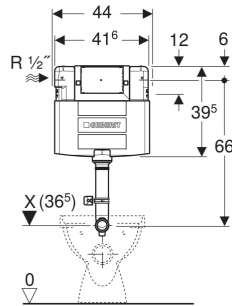

Geberit Alpha concealed cistern 12 cm, 4.5 / 3 litres, installation height 109 cm

APPLICATION PURPOSES

- For masonry walls
- For installation in part or room-height prewall installations
- For installation in room-height installation walls
- For floor-standing and wall-hung WCs
- For dual flush

TECHNICAL DATA

Flow pressure	10–1000 kPa
Operating temperature, water max.	25 °C
Flush volume, factory setting	4.5 / 3 l
Flush volume large, adjustment range	4.5 / 6 / 7.5 l

Flush volume small, adjustment range	3–4 l
Product material	Plastic

SCOPE OF DELIVERY

- Water supply connection R 1/2", compatible with MasterFix and MeplaFix, with integrated angle stop valve and hand wheel
- Protection box for service opening
- Flush bend extension, ø 45 mm
- Protection plug
- 2 fixing brackets
- Fastening material

Art. no.	B cm	H cm	T cm
224.039.00.1	44	39.5	12