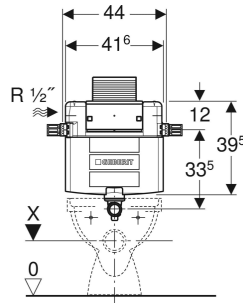

# Geberit Alpha concealed cistern 12 cm, 4.5 / 3 litres, installation height 82 cm

## TECHNICAL DATA

Flow pressure	10–1000 kPa
Operating temperature, water max.	25 °C
Flush volume, factory setting	4.5 / 3 l
Flush volume large, adjustment range	4.5 / 6 / 7.5 l

Flush volume small, adjustment range	3–4 l
Product material	Plastic

## SCOPE OF DELIVERY

- Water supply connection R 1/2", compatible with MasterFix and MeplaFix, with integrated angle stop valve and hand wheel
- Protection box for service opening
- Flush bend extension, ø 45 mm
- Protection plug
- 2 fixing brackets
- Fastening material

Art. no.	B cm	H cm	T cm
224.038.00.1	44	39.5	12