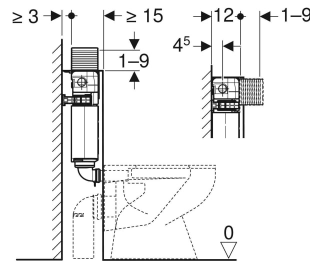

# Geberit Alpha concealed cistern 12 cm, 4.5 / 3 litres, installation height 82 cm

## TECHNICAL DATA

Flow pressure	10–1000 kPa
Operating temperature, water max.	25 °C
Flush volume, factory setting	4.5 / 3 l
Flush volume large, adjustment range	4.5 / 6 / 7.5 l

Flush volume small, adjustment range	3–4 l
Product material	Plastic

## SCOPE OF DELIVERY

- Water supply connection R 1/2", compatible with MasterFix and MeplaFix, with integrated angle stop valve and hand wheel
- Protection box for service opening
- Flush bend extension, ø 45 mm
- Protection plug
- 2 fixing brackets
- Fastening material

Art. no.	B cm	H cm	T cm
224.038.00.1	44	39.5	12