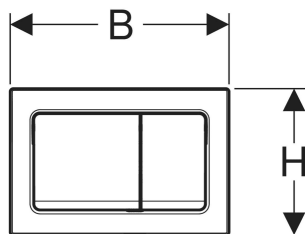

Geberit Alpha01 actuator plate, square, dual flush

Example image

APPLICATION PURPOSES

- For flush actuation with Alpha concealed cisterns

CHARACTERISTICS

- Top/front actuation

TECHNICAL DATA

Actuation force max.
Button shape

20 N
square

SCOPE OF DELIVERY

- 2 actuator rods
- Fastening material

Art. no.	Colour / surface	Product material	B cm	H cm	T cm	Model
115.055.11.1	Plate, Button: white / Glossy	Plastic	21.3	14.2	1.6	Dual flush
115.055.14.1	Plate, Button: black matt	Plastic	21.3	14.2	1.6	Dual flush
115.055.21.1	Plate, Button: chrome / Glossy	Plastic	21.3	14.2	1.6	Dual flush
115.055.46.1	Plate, Button: chrome / Matt	Plastic	21.3	14.2	1.6	Dual flush
115.055.QA.1	Plate, Button: red gold	Plastic	21.3	14.2	1.6	Dual flush

<i>Art. no.</i>	<i>Colour / surface</i>	<i>Product material</i>	<i>B</i> cm	<i>H</i> cm	<i>T</i> cm	<i>Model</i>
115.055.QC.1	Plate, Button: black chrome	Plastic	21.3	14.2	1.6	Dual flush
115.055.QE.1	Plate, Button: brass-coloured	Plastic	21.3	14.2	1.6	Dual flush