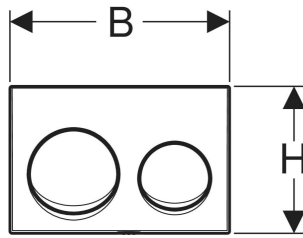

Geberit Alpha25 actuator plate, round, dual flush

Example image

APPLICATION PURPOSES

- For flush actuation with Alpha concealed cisterns

CHARACTERISTICS

- Top/front actuation

TECHNICAL DATA

Actuation force max. 20 N
 Button shape round

SCOPE OF DELIVERY

- 2 actuator rods
- Fastening material

Art. no.	Colour / surface	Product material	B cm	H cm	T cm	Model
115.040.11.5	Plate, Button: white	Plastic	21.3	14.2	1.6	Dual flush
115.040.21.5	Plate, Button: chrome / Glossy	Plastic	21.3	14.2	1.6	Dual flush
115.040.46.5	Plate, Button: chrome / Matt	Plastic	21.3	14.2	1.6	Dual flush