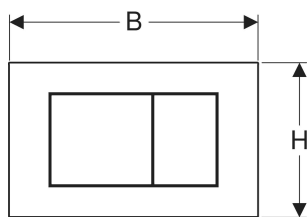

Geberit Sigma40 actuator plate, square, dual flush

Example image

APPLICATION PURPOSES

- For flush actuation with Sigma concealed cisterns
- For covering thicknesses ≥ 15 mm

CHARACTERISTICS

- Front actuation
- Sound-absorbing actuator rods, tool-free fast adjustment

TECHNICAL DATA

Button shape square

SCOPE OF DELIVERY

- Mounting frame
- 2 distance bolts
- 2 actuator rods

ACCESSORIES

- Geberit extension set for Sigma, Omega and Kappa concealed cisterns

Art. no.	Colour / surface	Product material	B cm	H cm	T cm
115.629.14.1 New	Plate, Button: black matt / Easy-to-clean coated	Stainless steel	24.6	15.2	0.4
115.629.FW.1 New	Plate, Button: Brushed, easy-to-clean coated	Stainless steel	24.6	15.2	0.4
115.629.JK.1 New	Plate, Button: lava / Shiny glass	Glass	24.6	15.2	0.6

<i>Art. no.</i>	<i>Colour / surface</i>	<i>Product material</i>	<i>B</i> cm	<i>H</i> cm	<i>T</i> cm
115.629.JL.1 New	Plate, Button: sand grey / Shiny glass	Glass	24.6	15.2	0.6
115.629.JT.1 New	Plate, Button: white matt / Easy-to-clean coated	Stainless steel	24.6	15.2	0.4
115.629.QB.1 New	Plate, Button: red gold / Brushed, easy-to-clean coated	Stainless steel	24.6	15.2	0.4
115.629.QD.1 New	Plate, Button: black chrome / Brushed, easy-to-clean coated	Stainless steel	24.6	15.2	0.4
115.629.QF.1 New	Plate, Button: brass-coloured / Brushed, easy-to-clean coated	Stainless steel	24.6	15.2	0.4
115.629.SI.1 New	Plate, Button: white / Shiny glass	Glass	24.6	15.2	0.6
115.629.SJ.1 New	Plate, Button: black / Shiny glass	Glass	24.6	15.2	0.6