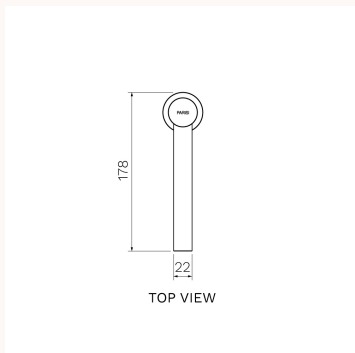

## Todo II Vessel Basin Mixer with Straight Spout

T2DO.01-1HH, T2DO.01-1HH.02, T2DO.01-1HH.41, T2DO.01-1HH.46, T2DO.01-1HH.48, T2DO.01-1HH.50

The Todo II Collection provides a stylish piece with unique design featuring no lever. Todo II also enables effortless functionality and luxury able to complement any bathroom. Brushed Nickel, Brushed Brass, Matt Bronze and Fucile finishes are PVD. Chrome and Matt Black finishes are Electroplate.

TOP VIEW

FRONT VIEW

SIDE VIEW

<b>Product type</b>	Bathroom Tapware		
<b>Brand</b>	PARISI		
<b>Collection</b>	Todo		
<b>Range</b>	Design		
<b>Designers</b>	PARISI Design Team		
<b>WxDxH</b>	48mm x 178mm x 283mm		
<b>Colour / Finish</b>	 Chrome	 Matt Black	 Brushed Nickel
	 Brushed Brass	 Matt Bronze	 Fucile
<b>Material</b>	Brass   PVD   Electroplate		
<b>WELS</b>	6 Star		
<b>Nominal Flow Rate (L/m)</b>	4 L/min		