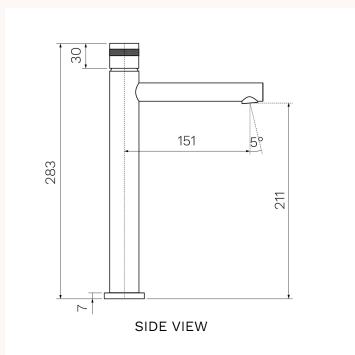

## Todo II Vessel Basin Mixer with Straight Spout

T2DO.01-1HH, T2DO.01-1HH.02, T2DO.01-1HH.41, T2DO.01-1HH.46, T2DO.01-1HH.48, T2DO.01-1HH.50

The Todo II Collection provides a stylish piece with unique design featuring no lever. Todo II also enables effortless functionality and luxury able to complement any bathroom. Brushed Nickel, Brushed Brass, Matt Bronze and Fucile finishes are PVD. Chrome and Matt Black finishes are Electroplate.

TOP VIEW

FRONT VIEW

SIDE VIEW

<b>Product type</b>	Bathroom Tapware		
<b>Brand</b>	PARISI		
<b>Collection</b>	Todo		
<b>Range</b>	Design		
<b>Designers</b>	PARISI Design Team		
<b>WxDxH</b>	48mm x 178mm x 283mm		
<b>Colour / Finish</b>	 Chrome	 Matt Black	 Brushed Nickel
	 Brushed Brass	 Matt Bronze	 Fucile
<b>Material</b>	Brass   PVD   Electroplate		
<b>WELS</b>	6 Star		
<b>Nominal Flow Rate (L/m)</b>	4 L/min		