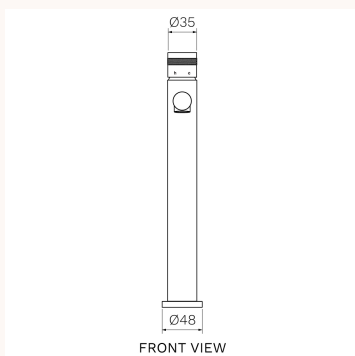

## Todo II Vessel Basin Mixer with Straight Spout

T2DO.01-1HH, T2DO.01-1HH.02, T2DO.01-1HH.41, T2DO.01-1HH.46, T2DO.01-1HH.48, T2DO.01-1HH.50

The Todo II Collection provides a stylish piece with unique design featuring no lever. Todo II also enables effortless functionality and luxury able to complement any bathroom. Brushed Nickel, Brushed Brass, Matt Bronze and Fucile finishes are PVD. Chrome and Matt Black finishes are Electroplate.

TOP VIEW

FRONT VIEW

SIDE VIEW

<b>Product type</b>	Bathroom Tapware		
<b>Brand</b>	PARISI		
<b>Collection</b>	Todo		
<b>Range</b>	Design		
<b>Designers</b>	PARISI Design Team		
<b>WxDxH</b>	48mm x 178mm x 283mm		
<b>Colour / Finish</b>	 Chrome	 Matt Black	 Brushed Nickel
	 Brushed Brass	 Matt Bronze	 Fucile
<b>Material</b>	Brass   PVD   Electroplate		
<b>WELS</b>	6 Star		
<b>Nominal Flow Rate (L/m)</b>	4 L/min		