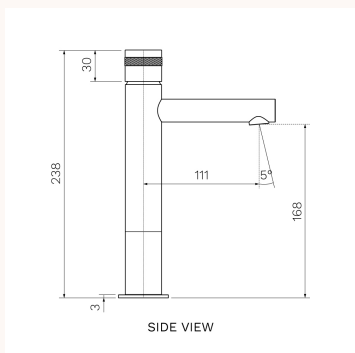

## Todo II Mid Level Basin Mixer with Straight Spout

T2DO.01-1HH60, T2DO.01-1HH60.02, T2DO.01-1HH60.41, T2DO.01-1HH60.46, T2DO.01-1HH60.48, T2DO.01-1HH60.50

The Todo II Collection provides a stylish piece with unique design featuring no lever. Todo II also enables effortless functionality and luxury able to complement any bathroom. Brushed Nickel, Brushed Brass, Matt Bronze and Fucile finishes are PVD. Chrome and Matt Black finishes are Electroplate.

<b>Product type</b>	Bathroom Tapware
<b>Brand</b>	PARISI
<b>Collection</b>	Todo
<b>Range</b>	Project Only Product
<b>Designers</b>	PARISI Design Team
<b>WxDxH</b>	48mm x 149mm x 238mm
<b>Colour / Finish</b>	<div style="display: flex; justify-content: space-around; align-items: center;"> <div style="text-align: center;">               Chrome         </div> <div style="text-align: center;">               Matt Black         </div> <div style="text-align: center;">               Brushed Nickel         </div> </div> <div style="display: flex; justify-content: space-around; align-items: center; margin-top: 5px;"> <div style="text-align: center;">               Brushed Brass         </div> <div style="text-align: center;">               Matt Bronze         </div> <div style="text-align: center;">               Fucile         </div> </div>
<b>Material</b>	Brass   PVD   Electroplate
<b>WELS</b>	6 Star
<b>Nominal Flow Rate (L/m)</b>	4 L/min