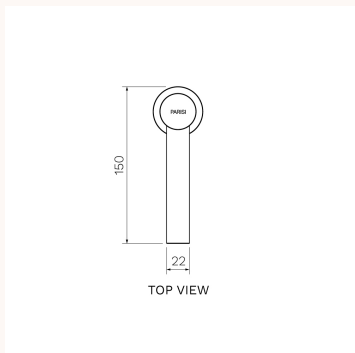

## Todo II Mid Level Basin Mixer with Straight Spout

T2DO.01-1HH60, T2DO.01-1HH60.02, T2DO.01-1HH60.41, T2DO.01-1HH60.46, T2DO.01-1HH60.48, T2DO.01-1HH60.50

The Todo II Collection provides a stylish piece with unique design featuring no lever. Todo II also enables effortless functionality and luxury able to complement any bathroom. Brushed Nickel, Brushed Brass, Matt Bronze and Fucile finishes are PVD. Chrome and Matt Black finishes are Electroplate.

<b>Product type</b>	Bathroom Tapware
<b>Brand</b>	PARISI
<b>Collection</b>	Todo
<b>Range</b>	Project Only Product
<b>Designers</b>	PARISI Design Team
<b>WxDxH</b>	48mm x 149mm x 238mm
<b>Colour / Finish</b>	<div style="display: flex; justify-content: space-around; align-items: center;"> <div style="text-align: center;">               Chrome         </div> <div style="text-align: center;">               Matt Black         </div> <div style="text-align: center;">               Brushed Nickel         </div> </div> <div style="display: flex; justify-content: space-around; align-items: center; margin-top: 5px;"> <div style="text-align: center;">               Brushed Brass         </div> <div style="text-align: center;">               Matt Bronze         </div> <div style="text-align: center;">               Fucile         </div> </div>
<b>Material</b>	Brass   PVD   Electroplate
<b>WELS</b>	6 Star
<b>Nominal Flow Rate (L/m)</b>	4 L/min