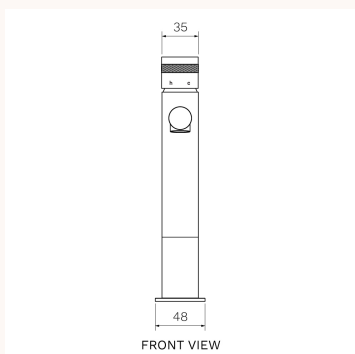

## Todo II Mid Level Basin Mixer with Straight Spout

T2DO.01-1HH60, T2DO.01-1HH60.02, T2DO.01-1HH60.41, T2DO.01-1HH60.46, T2DO.01-1HH60.48, T2DO.01-1HH60.50

The Todo II Collection provides a stylish piece with unique design featuring no lever. Todo II also enables effortless functionality and luxury able to complement any bathroom. Brushed Nickel, Brushed Brass, Matt Bronze and Fucile finishes are PVD. Chrome and Matt Black finishes are Electroplate.

<b>Product type</b>	Bathroom Tapware
<b>Brand</b>	PARISI
<b>Collection</b>	Todo
<b>Range</b>	Project Only Product
<b>Designers</b>	PARISI Design Team
<b>WxDxH</b>	48mm x 149mm x 238mm
<b>Colour / Finish</b>	<div style="display: flex; justify-content: space-around; align-items: center;"> <div style="text-align: center;">               Chrome         </div> <div style="text-align: center;">               Matt Black         </div> <div style="text-align: center;">               Brushed Nickel         </div> </div> <div style="display: flex; justify-content: space-around; align-items: center; margin-top: 5px;"> <div style="text-align: center;">               Brushed Brass         </div> <div style="text-align: center;">               Matt Bronze         </div> <div style="text-align: center;">               Fucile         </div> </div>
<b>Material</b>	Brass   PVD   Electroplate
<b>WELS</b>	6 Star
<b>Nominal Flow Rate (L/m)</b>	4 L/min