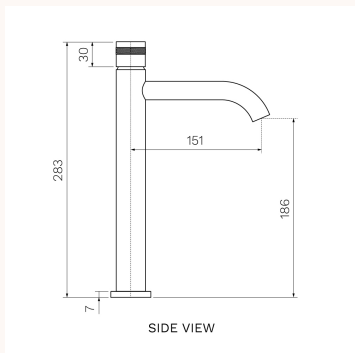

## Todo II Vessel Basin Mixer with Curved Spout

T2DO.01-1HCH, T2DO.01-1HCH.02, T2DO.01-1HCH.41, T2DO.01-1HCH.46, T2DO.01-1HCH.48, T2DO.01-1HCH.50

The Todo II Collection provides a stylish piece with unique design featuring no lever. Todo II also enables effortless functionality and luxury able to complement any bathroom. Brushed Nickel, Brushed Brass, Matt Bronze and Fucile finishes are PVD. Chrome and Matt Black finishes are Electroplate.

<b>Product type</b>	Bathroom Tapware
<b>Brand</b>	PARISI
<b>Collection</b>	Todo
<b>Range</b>	Design
<b>Designers</b>	PARISI Design Team
<b>WxDxH</b>	48mm x 180mm x 283mm
<b>Colour / Finish</b>	<div style="display: flex; justify-content: space-around; align-items: center;"> <div style="text-align: center;">               Chrome         </div> <div style="text-align: center;">               Matt Black         </div> <div style="text-align: center;">               Brushed Nickel         </div> </div> <div style="display: flex; justify-content: space-around; align-items: center; margin-top: 5px;"> <div style="text-align: center;">               Brushed Brass         </div> <div style="text-align: center;">               Matt Bronze         </div> <div style="text-align: center;">               Fucile         </div> </div>
<b>Material</b>	Brass   PVD   Electroplate
<b>WELS</b>	6 Star
<b>Nominal Flow Rate (L/m)</b>	4 L/min