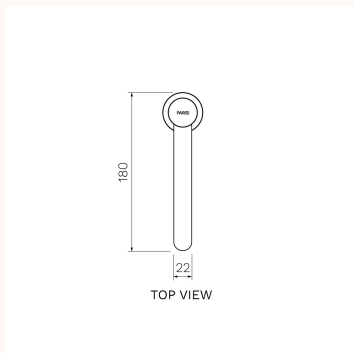

## Todo II Vessel Basin Mixer with Curved Spout

T2DO.01-1HCH, T2DO.01-1HCH.02, T2DO.01-1HCH.41, T2DO.01-1HCH.46, T2DO.01-1HCH.48, T2DO.01-1HCH.50

The Todo II Collection provides a stylish piece with unique design featuring no lever. Todo II also enables effortless functionality and luxury able to complement any bathroom. Brushed Nickel, Brushed Brass, Matt Bronze and Fucile finishes are PVD. Chrome and Matt Black finishes are Electroplate.

<b>Product type</b>	Bathroom Tapware
<b>Brand</b>	PARISI
<b>Collection</b>	Todo
<b>Range</b>	Design
<b>Designers</b>	PARISI Design Team
<b>WxDxH</b>	48mm x 180mm x 283mm
<b>Colour / Finish</b>	<div style="display: flex; justify-content: space-around; align-items: center;"> <div style="text-align: center;">               Chrome         </div> <div style="text-align: center;">               Matt Black         </div> <div style="text-align: center;">               Brushed Nickel         </div> </div> <div style="display: flex; justify-content: space-around; align-items: center; margin-top: 5px;"> <div style="text-align: center;">               Brushed Brass         </div> <div style="text-align: center;">               Matt Bronze         </div> <div style="text-align: center;">               Fucile         </div> </div>
<b>Material</b>	Brass   PVD   Electroplate
<b>WELS</b>	6 Star
<b>Nominal Flow Rate (L/m)</b>	4 L/min