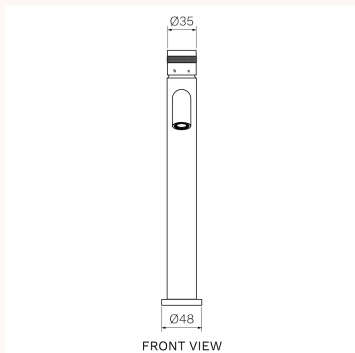

## Todo II Vessel Basin Mixer with Curved Spout

T2DO.01-1HCH, T2DO.01-1HCH.02, T2DO.01-1HCH.41, T2DO.01-1HCH.46, T2DO.01-1HCH.48, T2DO.01-1HCH.50

The Todo II Collection provides a stylish piece with unique design featuring no lever. Todo II also enables effortless functionality and luxury able to complement any bathroom. Brushed Nickel, Brushed Brass, Matt Bronze and Fucile finishes are PVD. Chrome and Matt Black finishes are Electroplate.

<b>Product type</b>	Bathroom Tapware
<b>Brand</b>	PARISI
<b>Collection</b>	Todo
<b>Range</b>	Design
<b>Designers</b>	PARISI Design Team
<b>WxDxH</b>	48mm x 180mm x 283mm
<b>Colour / Finish</b>	<div style="display: flex; justify-content: space-around; align-items: center;"> <div style="text-align: center;">               Chrome         </div> <div style="text-align: center;">               Matt Black         </div> <div style="text-align: center;">               Brushed Nickel         </div> </div> <div style="display: flex; justify-content: space-around; align-items: center; margin-top: 5px;"> <div style="text-align: center;">               Brushed Brass         </div> <div style="text-align: center;">               Matt Bronze         </div> <div style="text-align: center;">               Fucile         </div> </div>
<b>Material</b>	Brass   PVD   Electroplate
<b>WELS</b>	6 Star
<b>Nominal Flow Rate (L/m)</b>	4 L/min