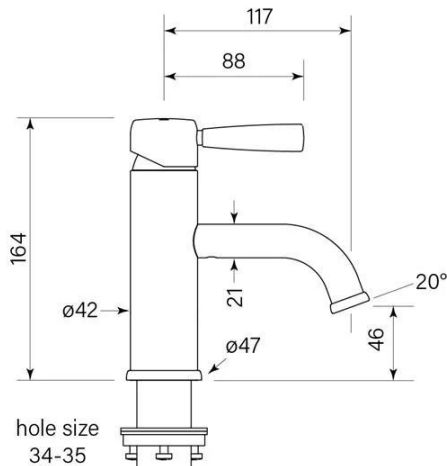

PRODUCT SPECIFICATION

30300
BREMONT BASIN MIXER

FEATURES

Available for order now
Supply starts from Nov 2025

Faucet Australia Pty Ltd ACN 132 249 702
faucetstrommen.com.au
31 Tate Drive Kerang VIC 3579
Phone: +61 3 5450 4236