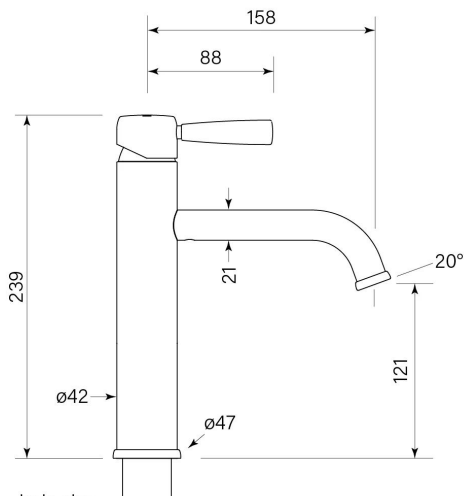

PRODUCT SPECIFICATION

30301

BREMONT BASIN MIXER MID 133H

FEATURES

Available for order now

Supply starts from Nov 2025

Faucet Australia Pty Ltd ACN 132 249 702
faucetstrommen.com.au
31 Tate Drive Kerang VIC 3579
Phone: +61 3 5450 4236