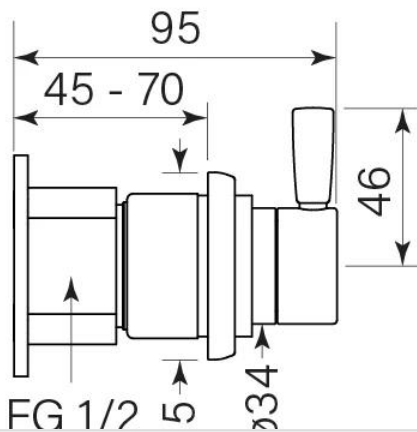

PRODUCT SPECIFICATION

30317

BREMONT DIVERTER SWITCH

FEATURES

Available for order now

Supply starts from Nov 2025

Faucet Australia Pty Ltd ACN 132 249 702

faucetstrommen.com.au