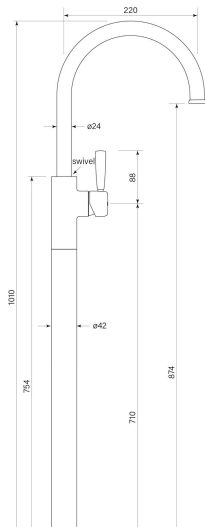

PRODUCT SPECIFICATION

**30318**

**BREMONT FLOOR BATH MIXER CURVE**

**FEATURES**

Available for order now

Supply starts from Nov 2025

Faucet Australia Pty Ltd ACN 132 249 702

[faucetstrommen.com.au](http://faucetstrommen.com.au)