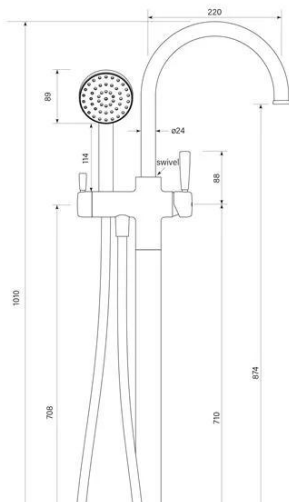

PRODUCT SPECIFICATION

30319

BREMONT FLOOR BATH MIXER CURVE W. 90RND
HANDSHOWER

FEATURES

Available for order now

Supply starts from Nov 2025

Faucet Australia Pty Ltd ACN 132 249 702
faucetstrommen.com.au
31 Tate Drive Kerang VIC 3579
Phone: +61 3 5450 4236