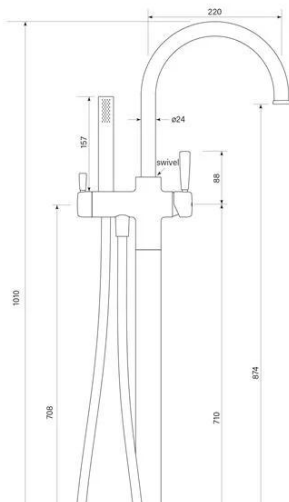

PRODUCT SPECIFICATION

30320

BREMONT FLOOR BATH MIXER CURVE W. MICRO HANDSHOWER

FEATURES

Available for order now

Supply starts from Nov 2025

Faucet Australia Pty Ltd ACN 132 249 702
faucetstrommen.com.au
31 Tate Drive Kerang VIC 3579
Phone: +61 3 5450 4236