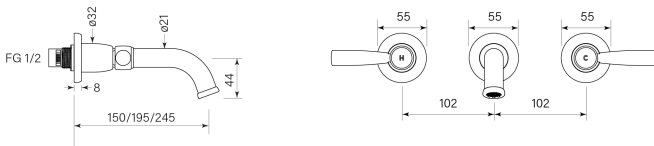

PRODUCT SPECIFICATION

30329

BREMONT LEVER WALL BASIN SET 150

FEATURES

Available for order now

Supply starts from Nov 2025

Faucet Australia Pty Ltd ACN 132 249 702

faucetstrommen.com.au