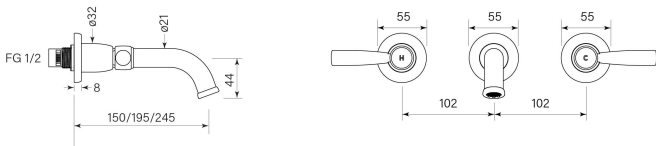

PRODUCT SPECIFICATION

**30330**

**BREMONT LEVER WALL BASIN SET 200**

**FEATURES**

Available for order now

Supply starts from Nov 2025

Faucet Australia Pty Ltd ACN 132 249 702  
faucetstrommen.com.au  
31 Tate Drive Kerang VIC 3579  
Phone: +61 3 5450 4236