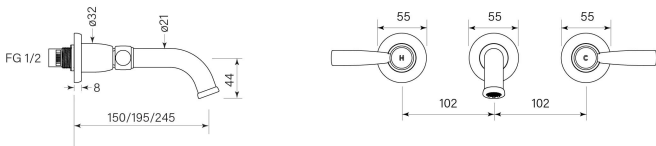

PRODUCT SPECIFICATION

30331

BREMONT LEVER WALL BASIN SET 250

FEATURES

Available for order now

Supply starts from Nov 2025

Faucet Australia Pty Ltd ACN 132 249 702

faucetstrommen.com.au