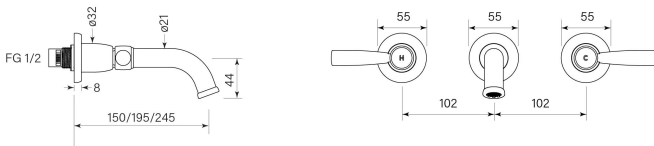

PRODUCT SPECIFICATION

30326

BREMONT LEVER WALL BATH SET 150

FEATURES

Available for order now

Supply starts from Nov 2025

Faucet Australia Pty Ltd ACN 132 249 702
faucetstrommen.com.au
31 Tate Drive Kerang VIC 3579
Phone: +61 3 5450 4236