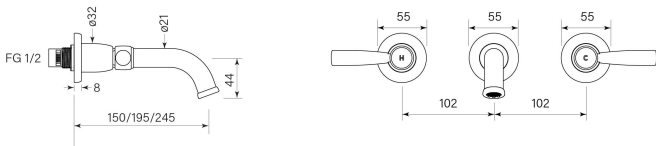

PRODUCT SPECIFICATION

**30328**

**BREMONT LEVER WALL BATH SET 250**

**FEATURES**

Available for order now

Supply starts from Nov 2025

Faucet Australia Pty Ltd ACN 132 249 702  
faucetstrommen.com.au  
31 Tate Drive Kerang VIC 3579  
Phone: +61 3 5450 4236