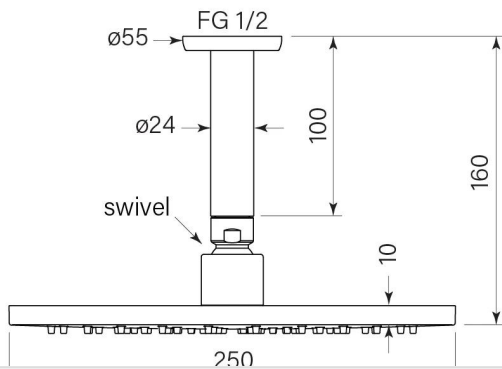

PRODUCT SPECIFICATION

30361

BREMONT OVERHEAD SHOWER, 100 CDROP 250HEAD

FEATURES

Available for order now

Supply starts from Nov 2025

Faucet Australia Pty Ltd ACN 132 249 702

faucetstrommen.com.au