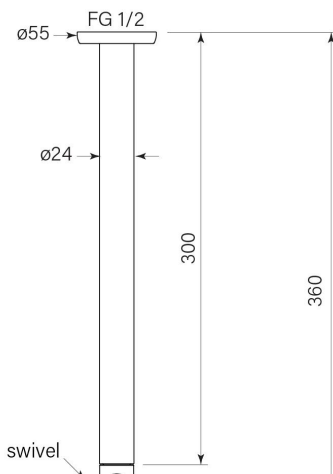

PRODUCT SPECIFICATION

30360

BREMONT OVERHEAD SHOWER, 300 CDROP 250HEAD

FEATURES

Available for order now

Supply starts from Nov 2025

Faucet Australia Pty Ltd ACN 132 249 702

faucetstrommen.com.au