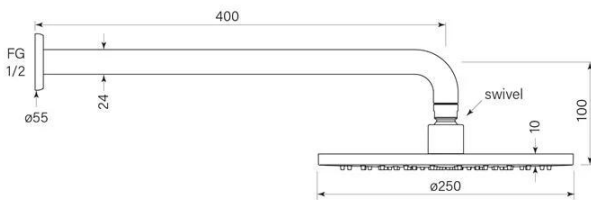

PRODUCT SPECIFICATION

30359

BREMONT OVERHEAD SHOWER, 400 WA 250HEAD

FEATURES

Available for order now

Supply starts from Nov 2025

Faucet Australia Pty Ltd ACN 132 249 702

faucetstrommen.com.au