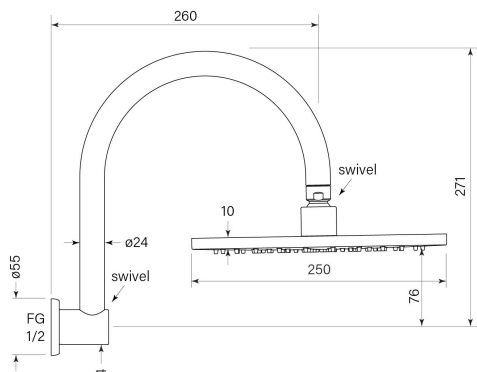

PRODUCT SPECIFICATION

**30362**

BREMONT OVERHEAD SHOWER, HCURVE 250HEAD

**FEATURES**

Available for order now

Supply starts from Nov 2025

Faucet Australia Pty Ltd ACN 132 249 702  
faucetstrommen.com.au  
31 Tate Drive Kerang VIC 3579  
Phone: +61 3 5450 4236