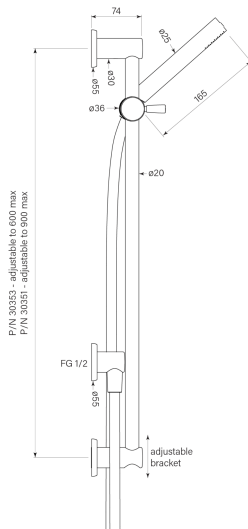

PRODUCT SPECIFICATION

30353

BREMONT SLIDE SHOWER, ADJUST 600, MICRO

FEATURES

Available for order now

Supply starts from Nov 2025

Faucet Australia Pty Ltd ACN 132 249 702

faucetstrommen.com.au