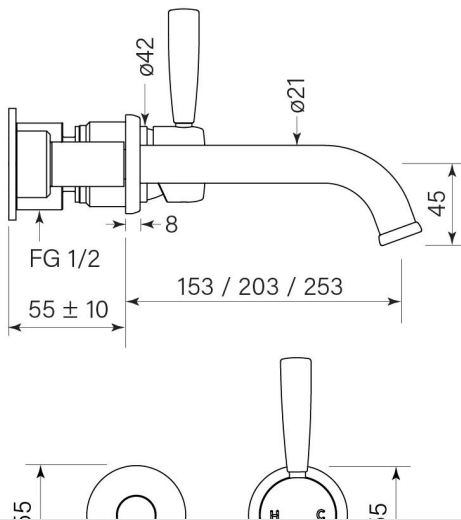

PRODUCT SPECIFICATION

30303

BREMONT WALL BASIN MIXER SET 150

FEATURES

Available for order now

Supply starts from Nov 2025

Faucet Australia Pty Ltd ACN 132 249 702

faucetstrommen.com.au