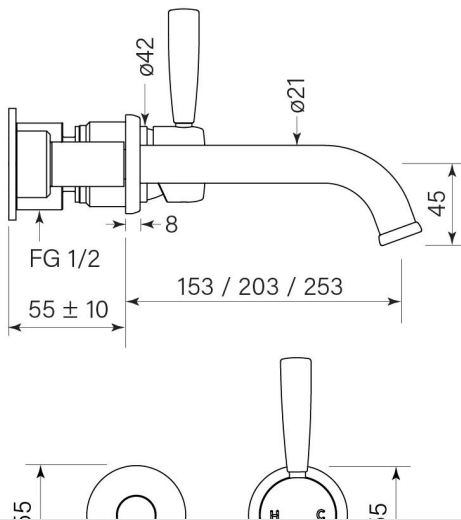

PRODUCT SPECIFICATION

30304

BREMONT WALL BASIN MIXER SET 200

FEATURES

Available for order now

Supply starts from Nov 2025

Faucet Australia Pty Ltd ACN 132 249 702

faucetstrommen.com.au